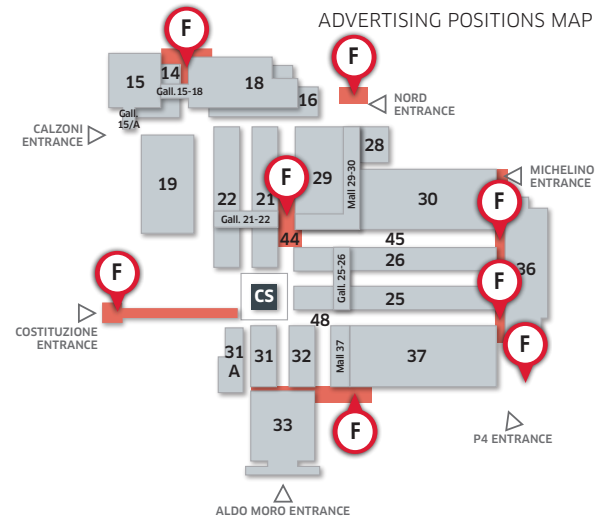

CERSAIE
Bologna - Italy

Advertising Spaces

POSITIONS

INSIDE THE EXHIBITION CENTRE

TYPE

F

09 / 13 - 11 - 2020

cod. **102013000**

Movable signs: positions **to be agreed with the Organizer.**

Rate € 1,450.00

1 DOUBLE-SIDE SIGN

Dimensions: **140 x 200 cm** (width x height)
Bearing: **forex type** (do not use light PVC panels)
Thickness: **max 1,3 cm / min 1 cm**