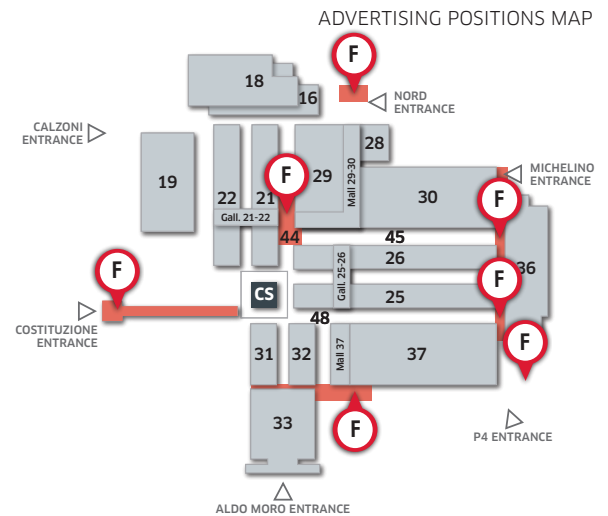

CERSAIE
Bologna - Italy

Advertising Spaces

POSITIONS

INSIDE THE EXHIBITION CENTRE

cod. **102013000**

TYPE

F

27 - 09 / 01 - 10 - 2021

Movable signs: positions **to be agreed with the Organizer.**

Rate € 1,450.00

1 DOUBLE-SIDE SIGN

Dimensions: **140 x 200 cm** (width x height)
Bearing: **forex type** (do not use light PVC panels)
Thickness: **max 1,3 cm / min 1 cm**