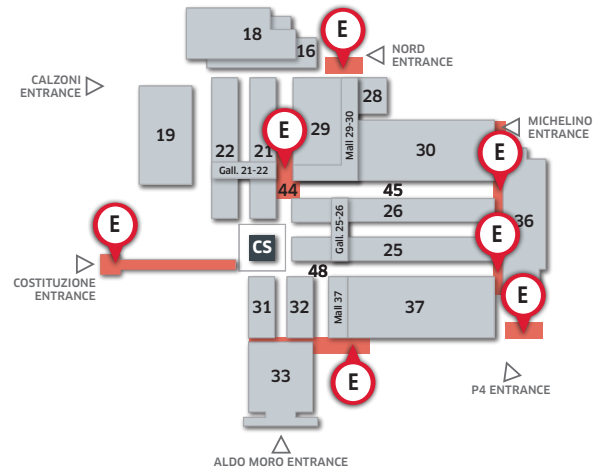

CERSAIE
Bologna - Italy

Advertising Spaces

POSITIONS

INSIDE THE EXHIBITION CENTRE

cod. **102013003**

TYPE

27 - 09 / 01 - 10 - 2021

ADVERTISING POSITIONS MAP

Movable signs: positions **to be agreed with the Organizer**

Rate € 750.00

1 DOUBLE-SIDE SIGN

Dimensions: **100 x 140 cm** (width x height)
Bearing: **forex type** (do not use light PVC panels)
Thickness: **max 1,3 cm / min 1 cm**

NOTE. During the assembly, **panels will be perforated** to secure them to the bearing structure.

All signs will be **made up by and at the expense of the Exhibitor.**

DELIVERY

Ad. material must be sent to:
Warehouse CFP - BOLOGNAFIERE
Via Maserati, 20 - 40128 Bologna (Italy)
Tel. +39 340 8191250 / +39 051 282947
no later than 21 September 2021.