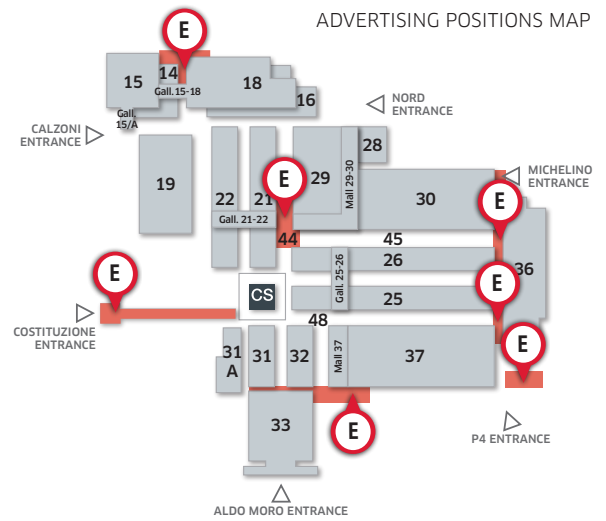

CERSAIE
Bologna - Italy

Advertising Spaces

POSITIONS

INSIDE THE EXHIBITION CENTRE

cod. **102013003**

TYPE

09 / 13 - 11 - 2020

Movable signs: positions **to be agreed with the Organizer**

Rate € 750.00

1 DOUBLE-SIDE SIGN

Dimensions: **100 x 140 cm** (width x height)
Bearing: **forex type** (do not use light PVC panels)
Thickness: **max 1,3 cm / min 1 cm**

NOTE. During the assembly, **panels will be perforated** to secure them to the bearing structure.