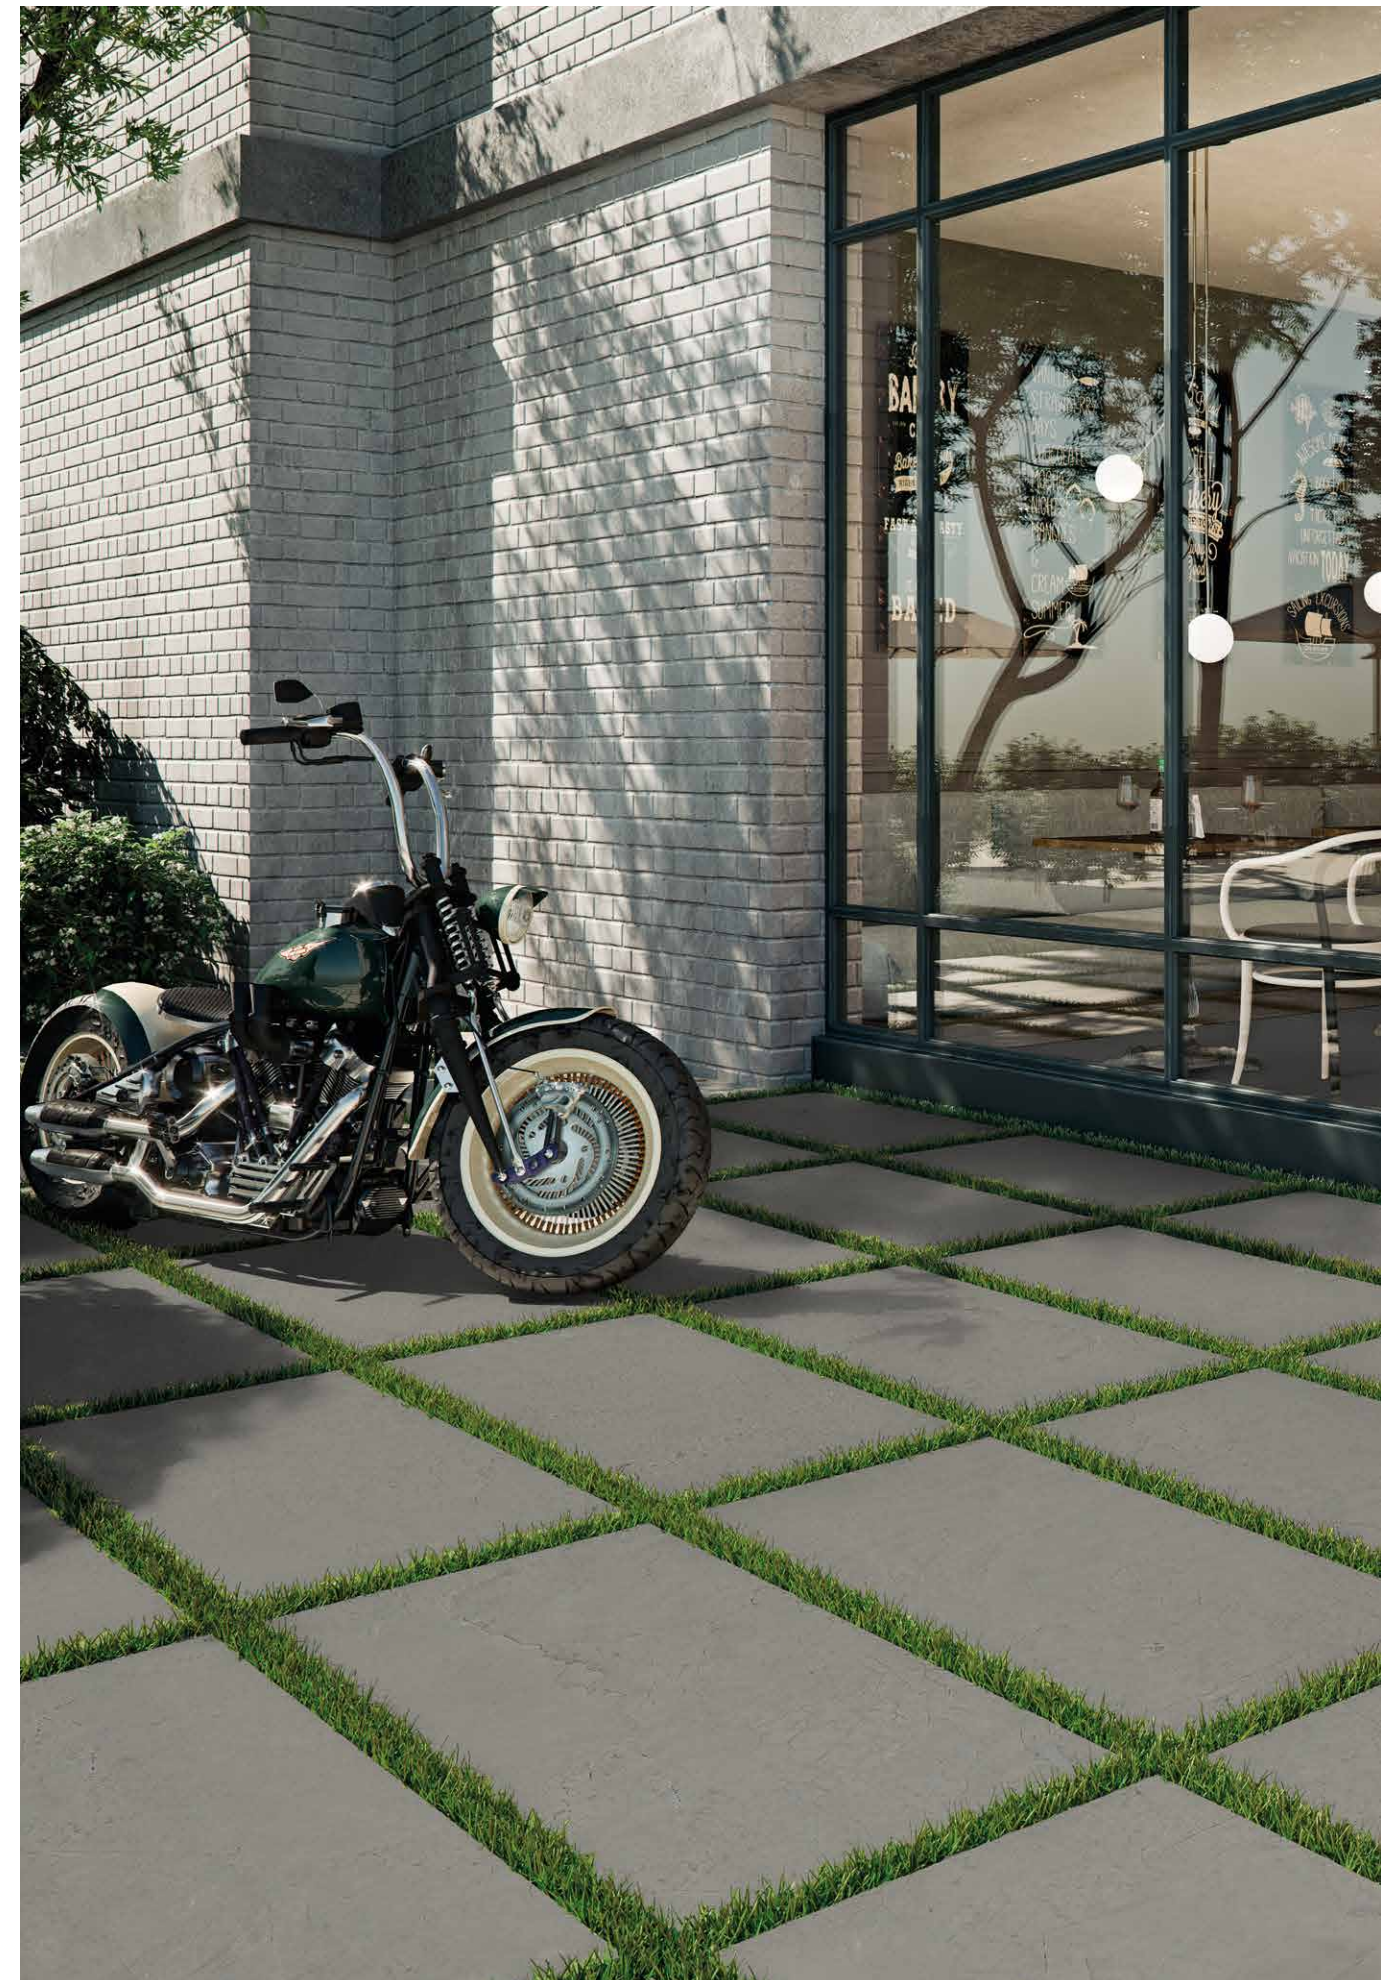

Outdoor Floor: Cracked Graphite Outdoor 2cm 49,75x99,55 cm

Indoor floor: Cracked Graphite Natural 49,75x99,55 cm

UNE 41901 EX
CLASE 3
DIN 51130
R11 C
ANSI A 137.1-2012
DCOF>0.42
BS 7976
PTV > 36
CONTENT OF RECYCLED MATERIAL
CONTENIDO DE MATERIAL RECICLADO
19%

Complementary Pieces | Steps

Piezas Complementarias | Peldaños

Cracked Outdoor 2 CM Tipo L 100
Cracked Outdoor 2 CM Tipo L Ángulo
44x99,55 cm - 17,32"x39,19"

G-2609
G-2815

Complementary Pieces | Grid

Piezas Complementarias | Rejilla

Cracked Outdoor 2CM Grid
24,75x99,55 cm - 9,74"x39,19"

G-2375

Cracked Outdoor 2CM Grid
24,75x24,75cm - 9,74"x9,74"

G-2171

Series	Format&Thickness	Unit	Boxes/Pallet	m²/Pallet	m²/Box	Pieces/Box	Kg/Pallet	Kg/Box
Cracked 2 CM	49,75x99,55x2 cm	m²	36	17,82	0,50	1	825,03	22,36