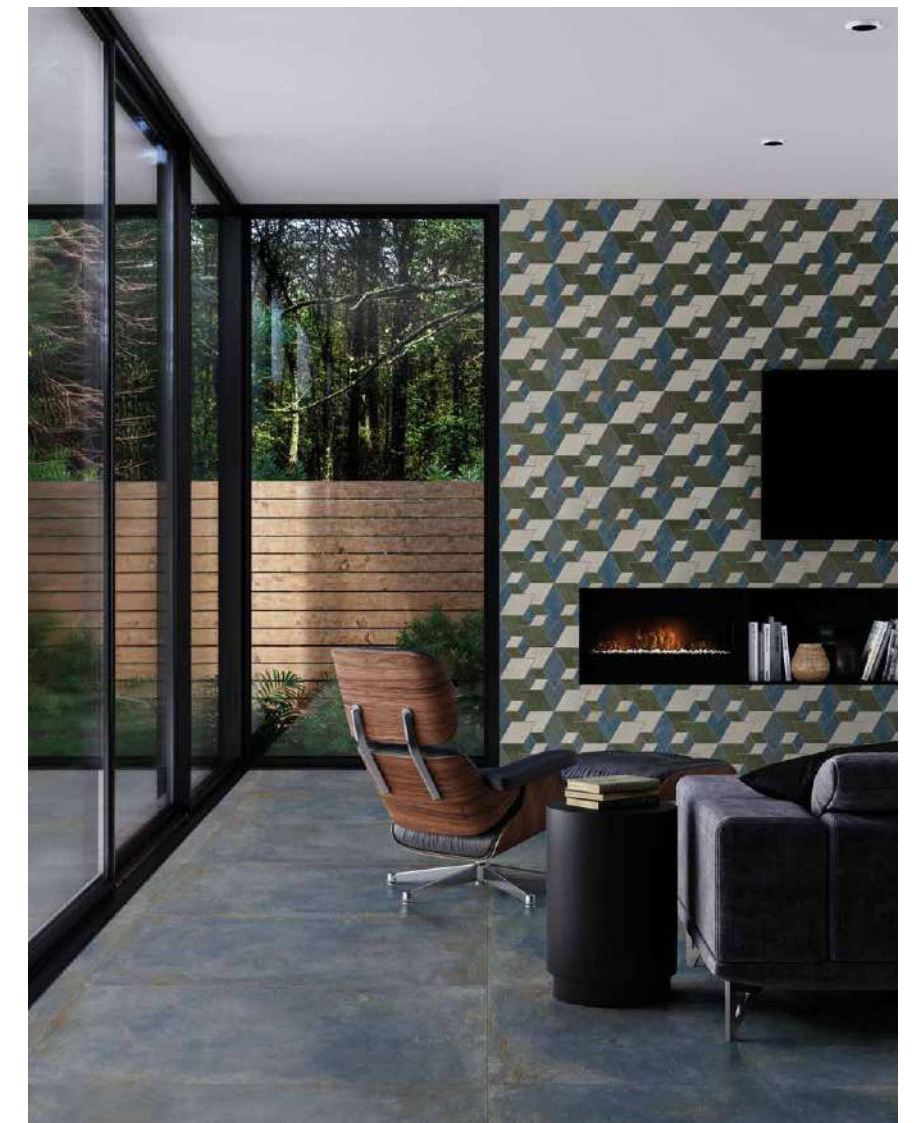

G-3558

Flamed Ice Natural
 59,55x59,55 cm - 23,45"x23,45"

G-3180

Wall: Flamed Sapphire 44,63x119,3 cm

Floor: Flamed Ice Natural 99,55x99,55 cm

Flamed Sapphire Natural
 59,55x59,55 cm - 23,45"x23,45"

G-3180

Floor: Flamed Sapphire Natural 49,75x49,75 cm
 Wall: Flamed Mix Natural Mosaico Cube 28,5x31,5 cm