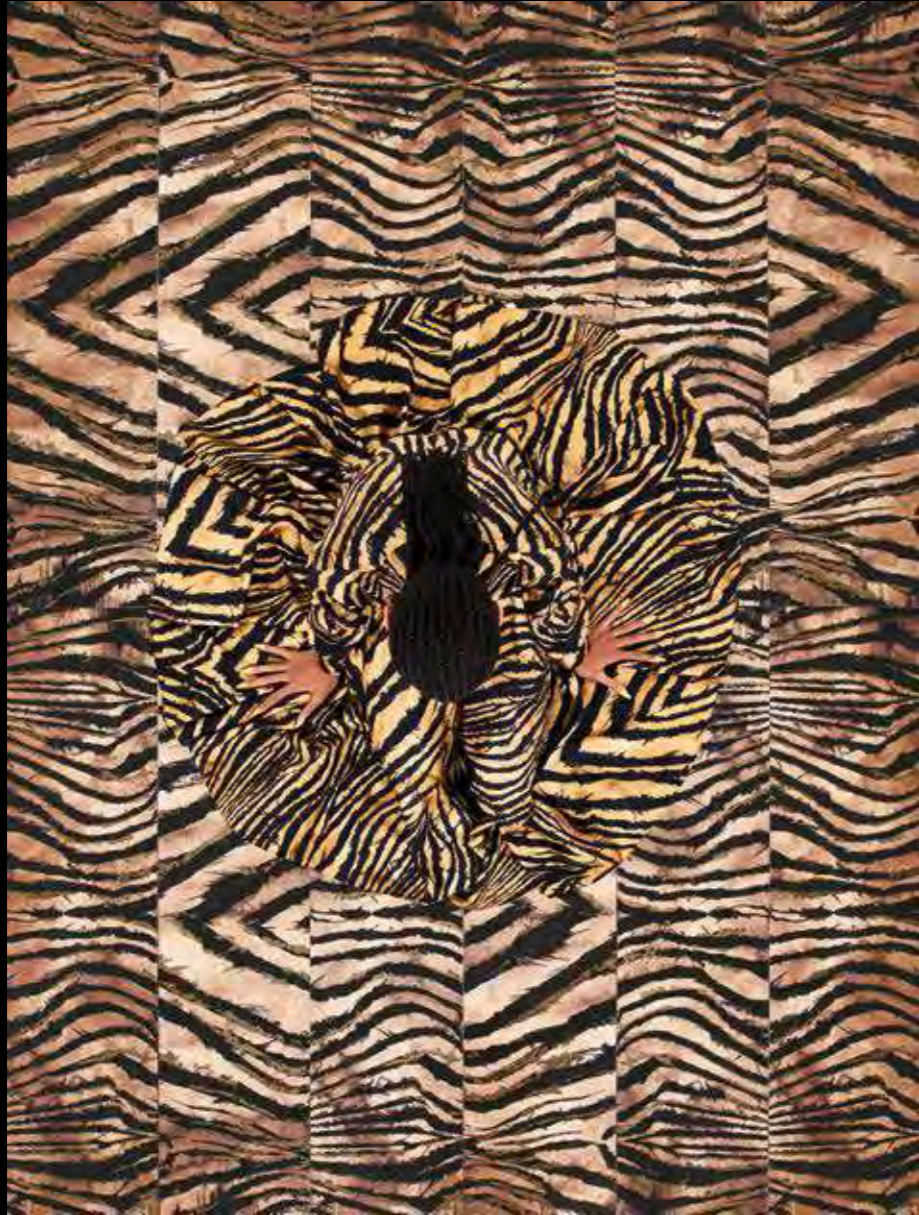

FRONT SCENE
WOOD Noir 20x120 Nt Rt - QUEEN OF KENYA Noir A+B+C 20x120 Rt - WOOD LOGO Noir 20x20 Rt
BACK SCENE
WOOD Noir 26,5x180 Nt Rt - FREEDOM A+B 29,8x119,2 Rt