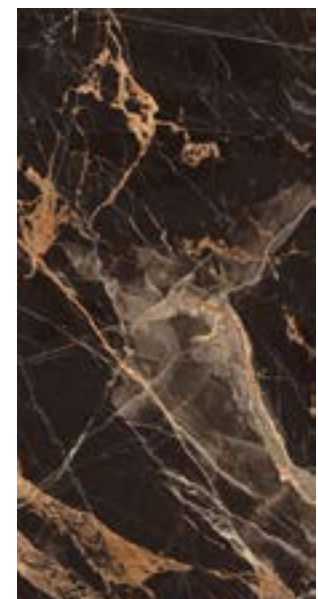

V2  
SHADE  
VARIATION

R9  
SLIPPING  
RESISTANCE

9  
SPESSORE  
THICKNESS

DESIGN VARIATION

# BLU LAPISLAZULI

HIGH GLOSS

Gres porcellanato rettificato  
Rectified porcelain stoneware

FORMATO SIZE  
120×240  
48"×95"

HG **H7**

DIGITAL  
TECHNOLOGY

PAVIMENTO  
FLOOR TILE

RIVESTIMENTO  
WALL TILE