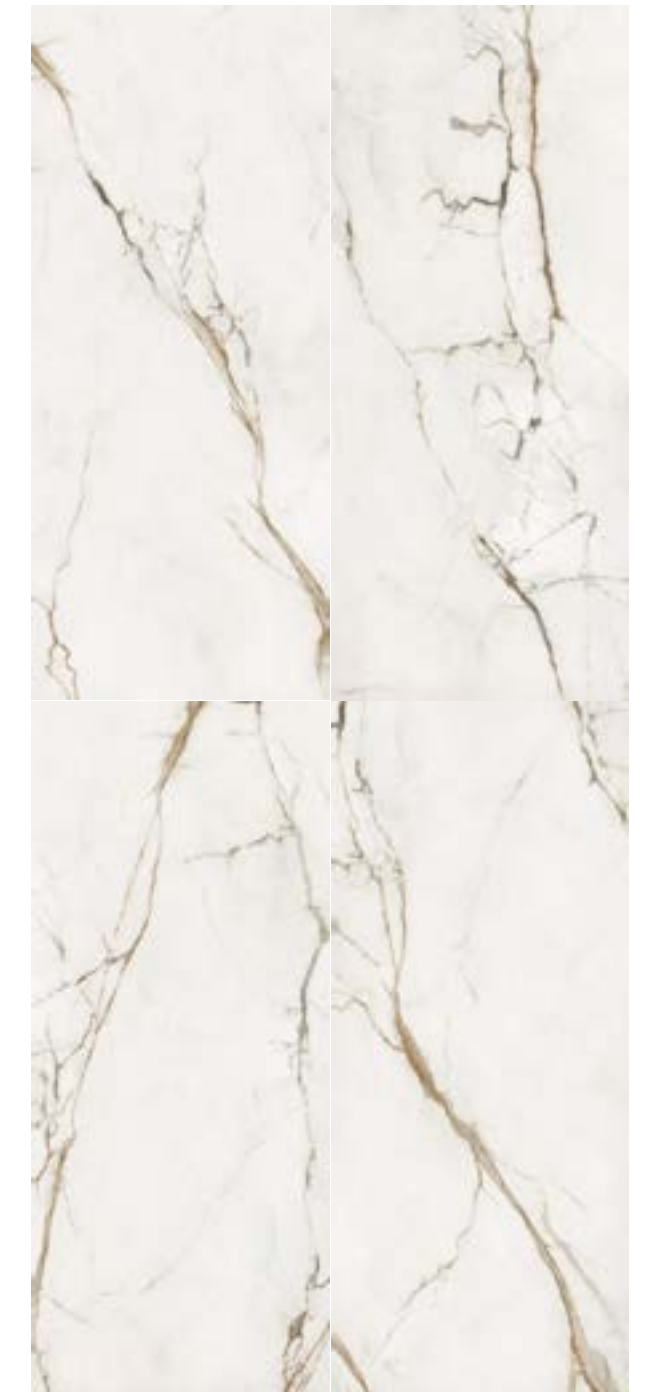

# CALACATTA ORO

HIGH GLOSS | SOFT

Gres porcellanato colorato in massa rettificato  
Rectified coloured body porcelain stoneware

FORMATO SIZE  
120x280  
48"x111"

HG H8 | SOFT S8

DESIGN VARIATION

# ROYAL GREY LIGHT

POLISHED | SOFT

Gres porcellanato colorato in massa rettificato  
Rectified coloured body porcelain stoneware

FORMATO SIZE  
120x280  
48"x111"

POL. P8 | SOFT S8

DESIGN VARIATION