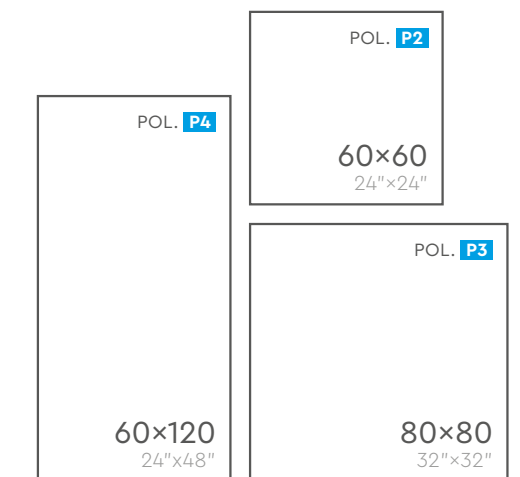

ONICE WHITE

POLISHED

Gres porcellanato rettificato
Rectified porcelain stoneware

FORMATI
SIZES