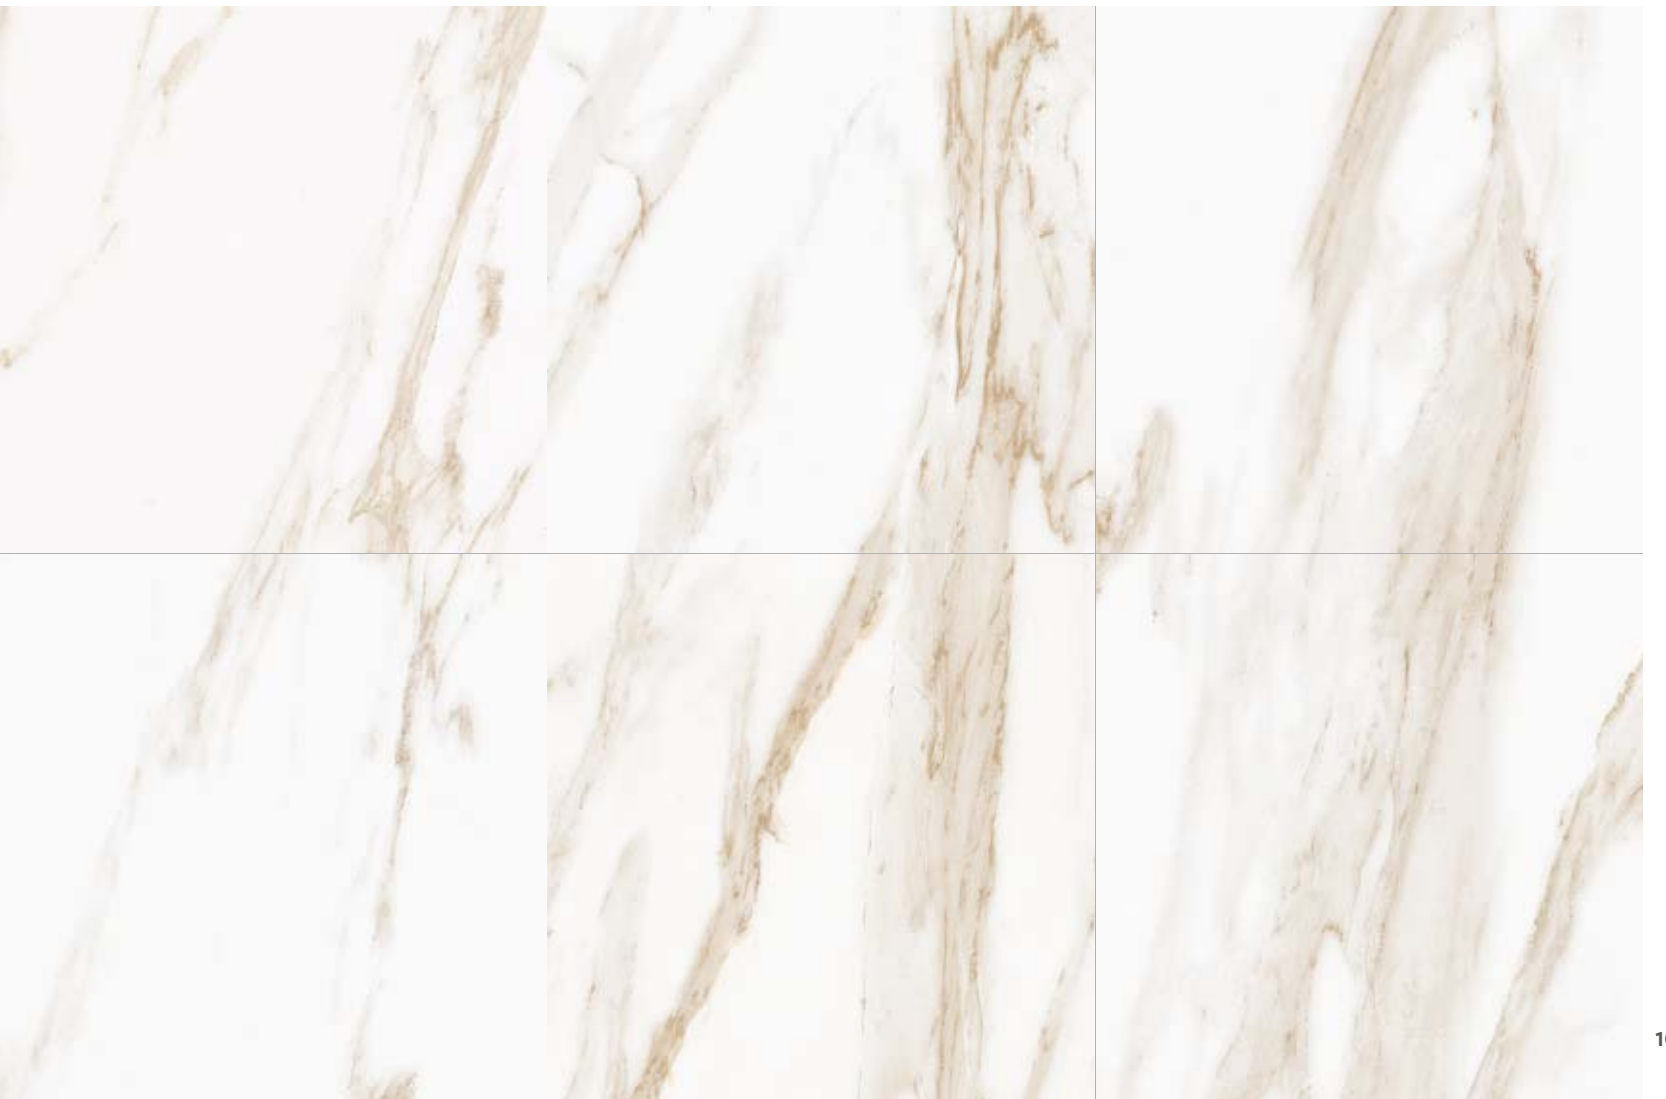

STATUARIO ORO

POLISHED

Gres porcellanato rettificato
Rectified porcelain stoneware

FORMATI
SIZES

	POL. P2
	60×60 24"×24"
POL. P4	
60×120 24"×48"	
	POL. P3
	80×80 32"×32"

- DIGITAL TECHNOLOGY
- DESIGN VARIATION
- PAVIMENTO FLOOR TILE
- RIVESTIMENTO WALL TILE
- V3 SHADE VARIATION
- R9 SLIPPING RESISTANCE
- 9 SPESSORE THICKNESS

DESIGN VARIATION