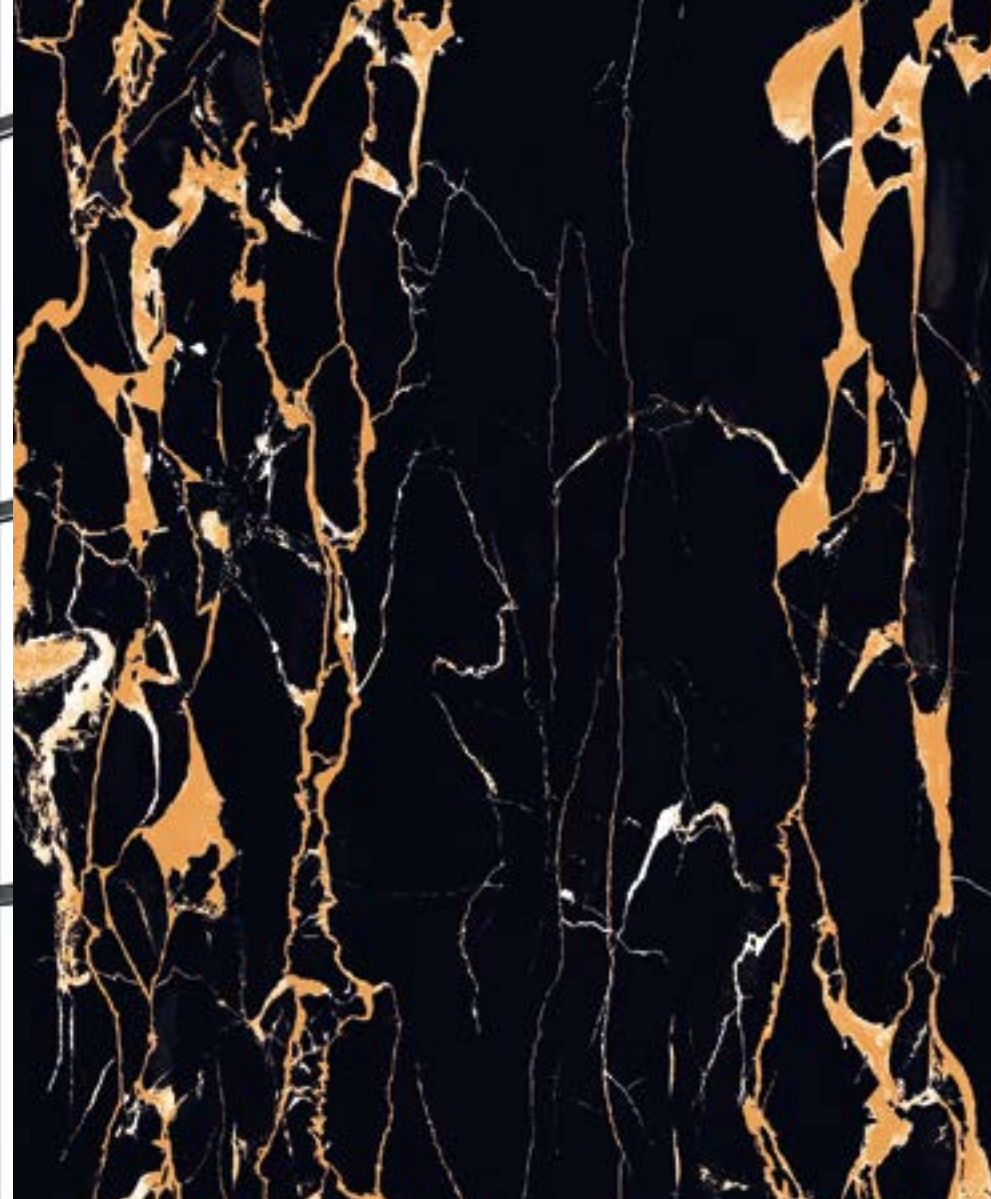

WALL **PORTORO GOLD** 60x120 | 24"x48"
FLOOR **STATUARIO ORO** 60x60 | 24"x24"

viaroma
ceramiche

PORTORO GOLD

HIGH GLOSS

Gres porcellanato rettificato
Rectified porcelain stoneware

FORMATI
SIZES

- DIGITAL TECHNOLOGY
- DESIGN VARIATION
- PAVIMENTO FLOOR TILE
- RIVESTIMENTO WALL TILE
- V3 SHADE VARIATION
- R9 SLIPPING RESISTANCE
- 9 SPESSORE THICKNESS