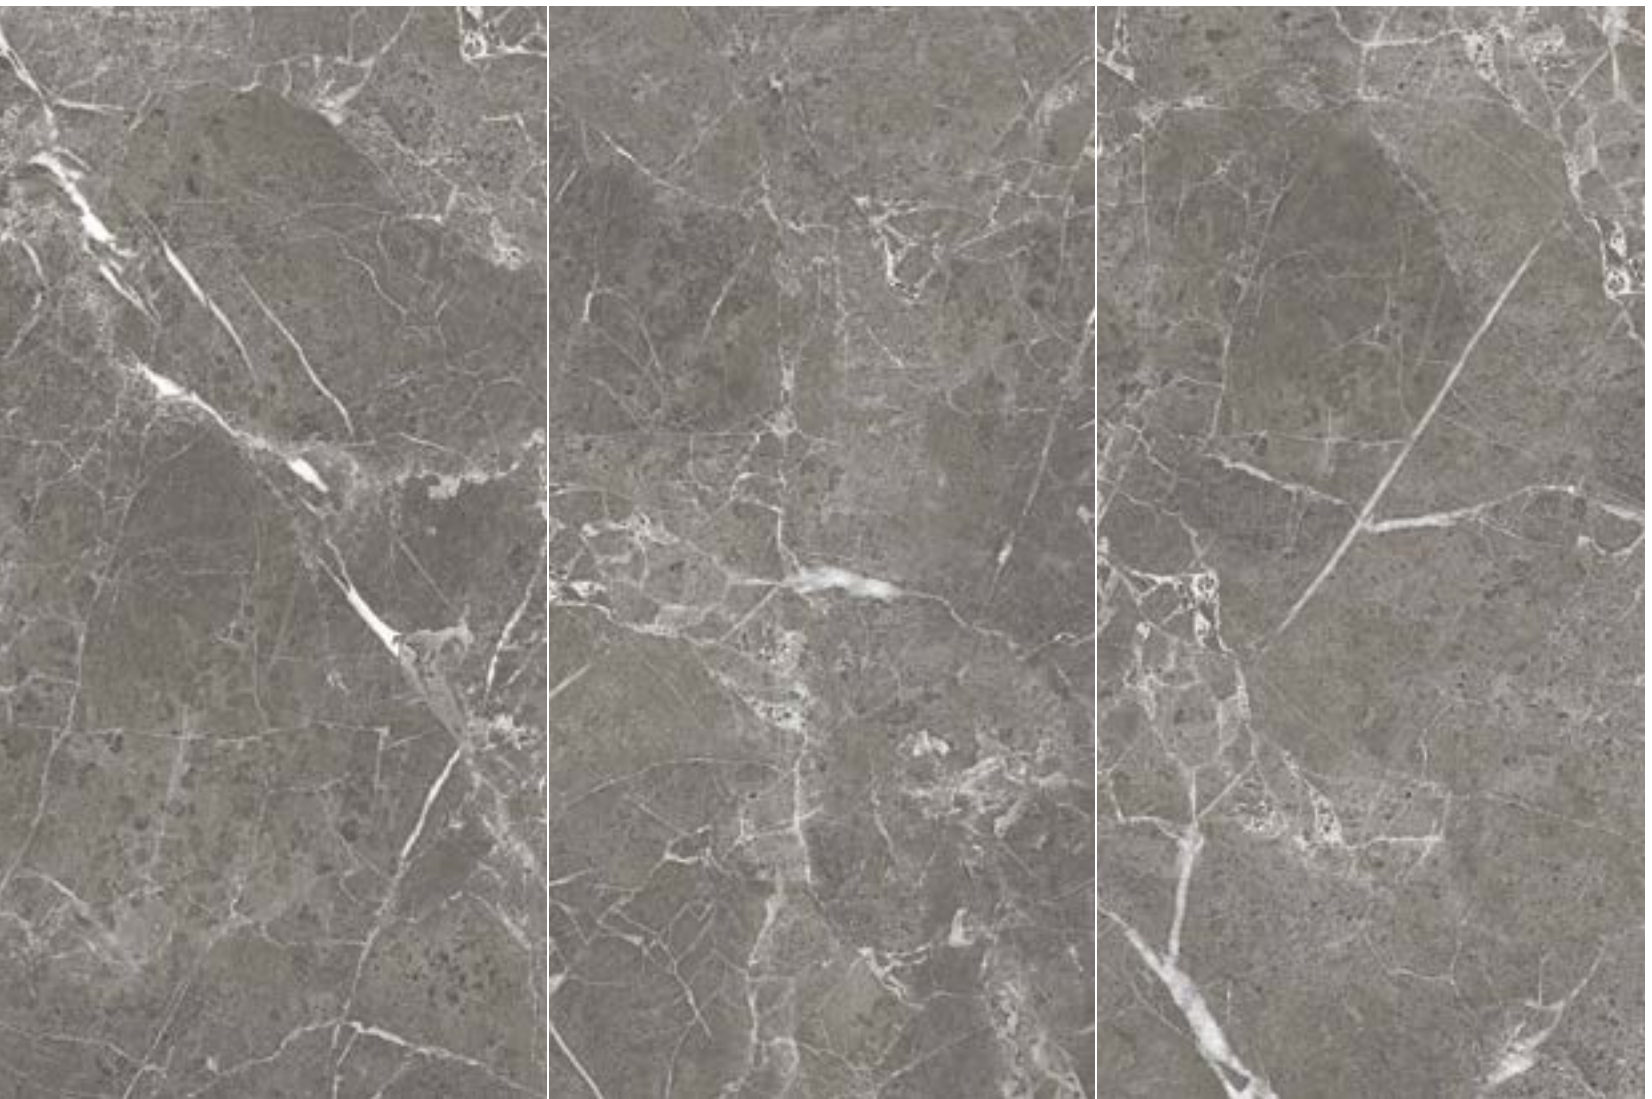

viaroma
ceramiche

BRECCIA ONICIATA

HIGH GLOSS

Gres porcellanato rettificato
Rectified porcelain stoneware

FORMATI
SIZES

DIGITAL
TECHNOLOGY

DESIGN
VARIATION

PAVIMENTO
FLOOR TILE