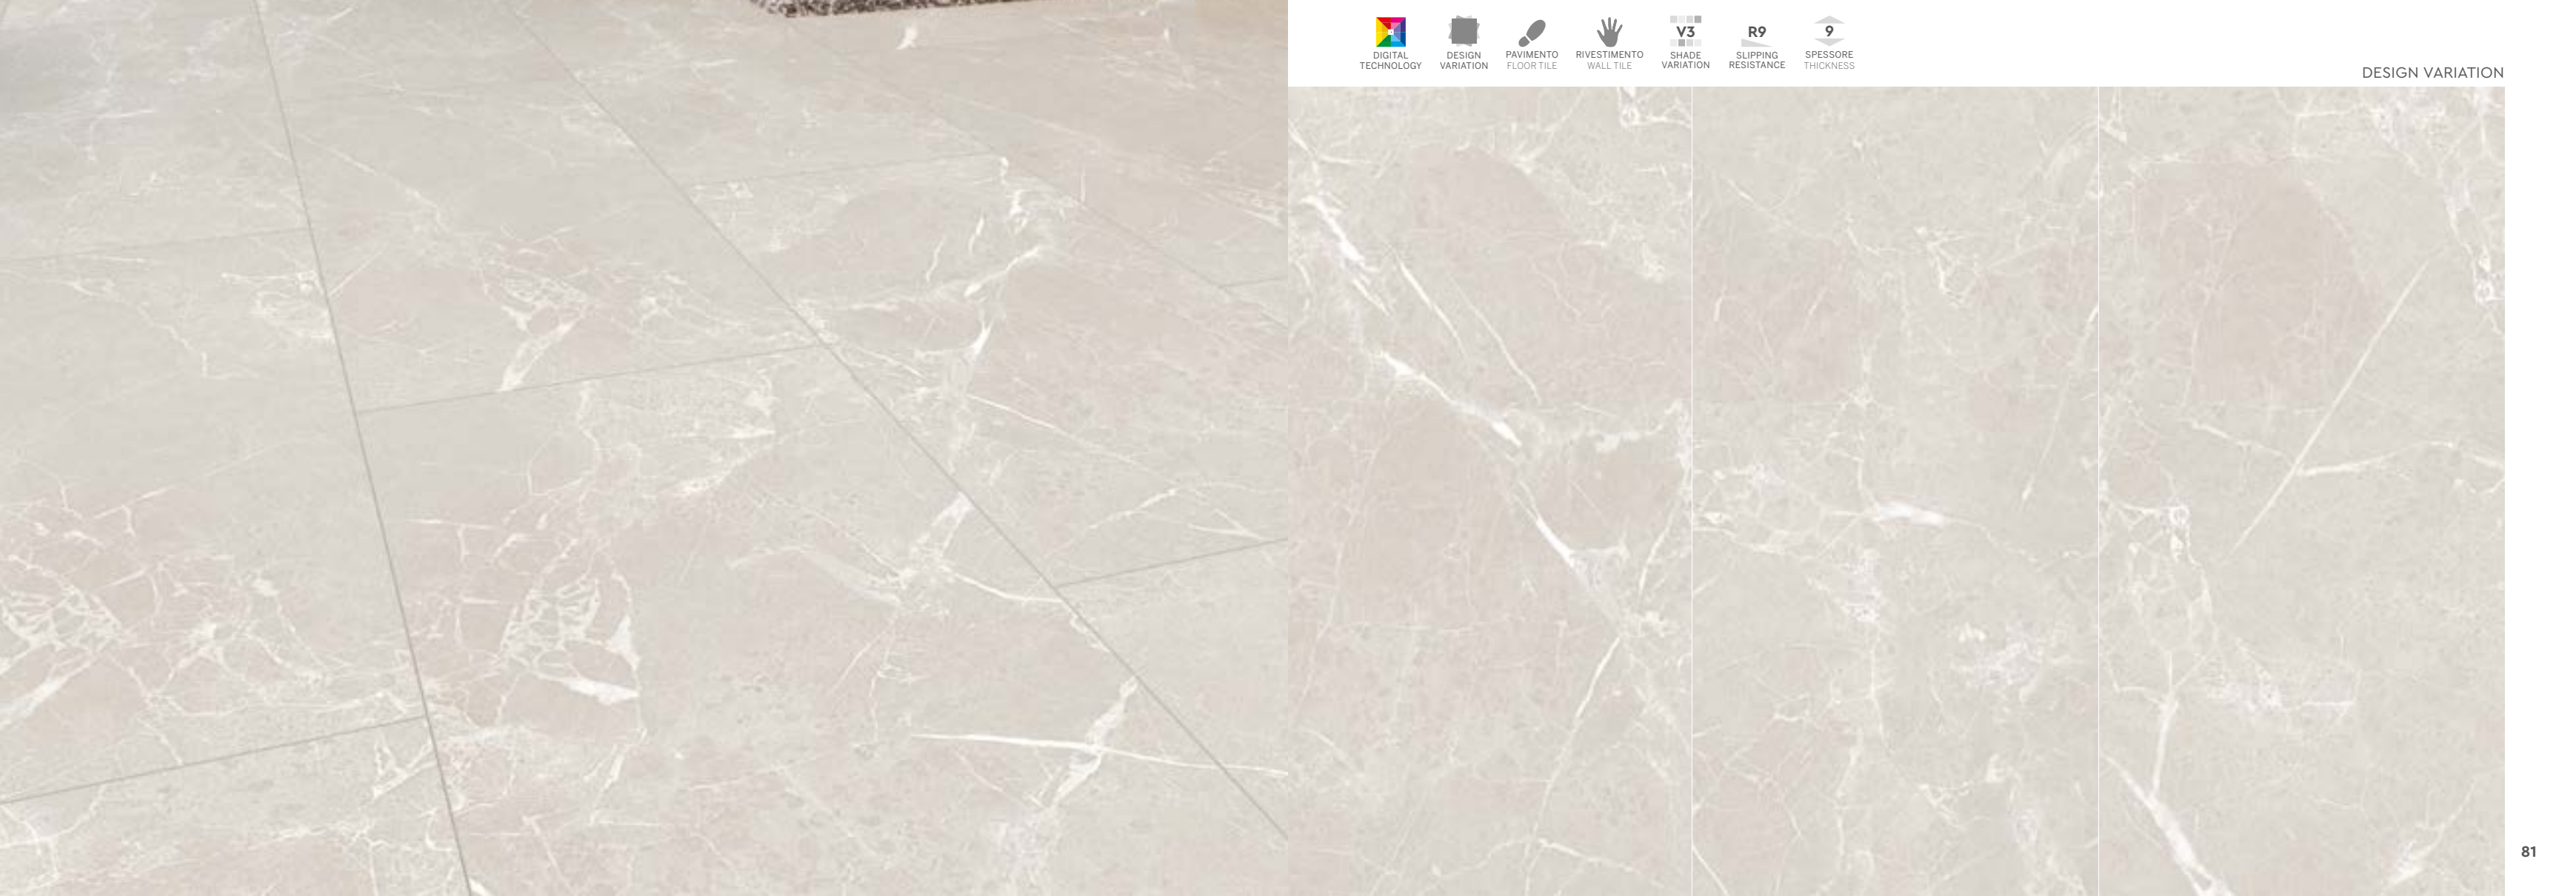

ÈLITE WHITE

HIGH GLOSS

Gres porcellanato rettificato
Rectified porcelain stoneware

FORMATI
SIZES

HG H4	HG H6
60×120 24"×48"	120×120 48"×48"

DIGITAL
TECHNOLOGY

DESIGN
VARIATION

PAVIMENTO
FLOOR TILE

RIVESTIMENTO
WALL TILE

V3
SHADE
VARIATION

R9
SLIPPING
RESISTANCE

9
SPESSORE
THICKNESS

DESIGN VARIATION