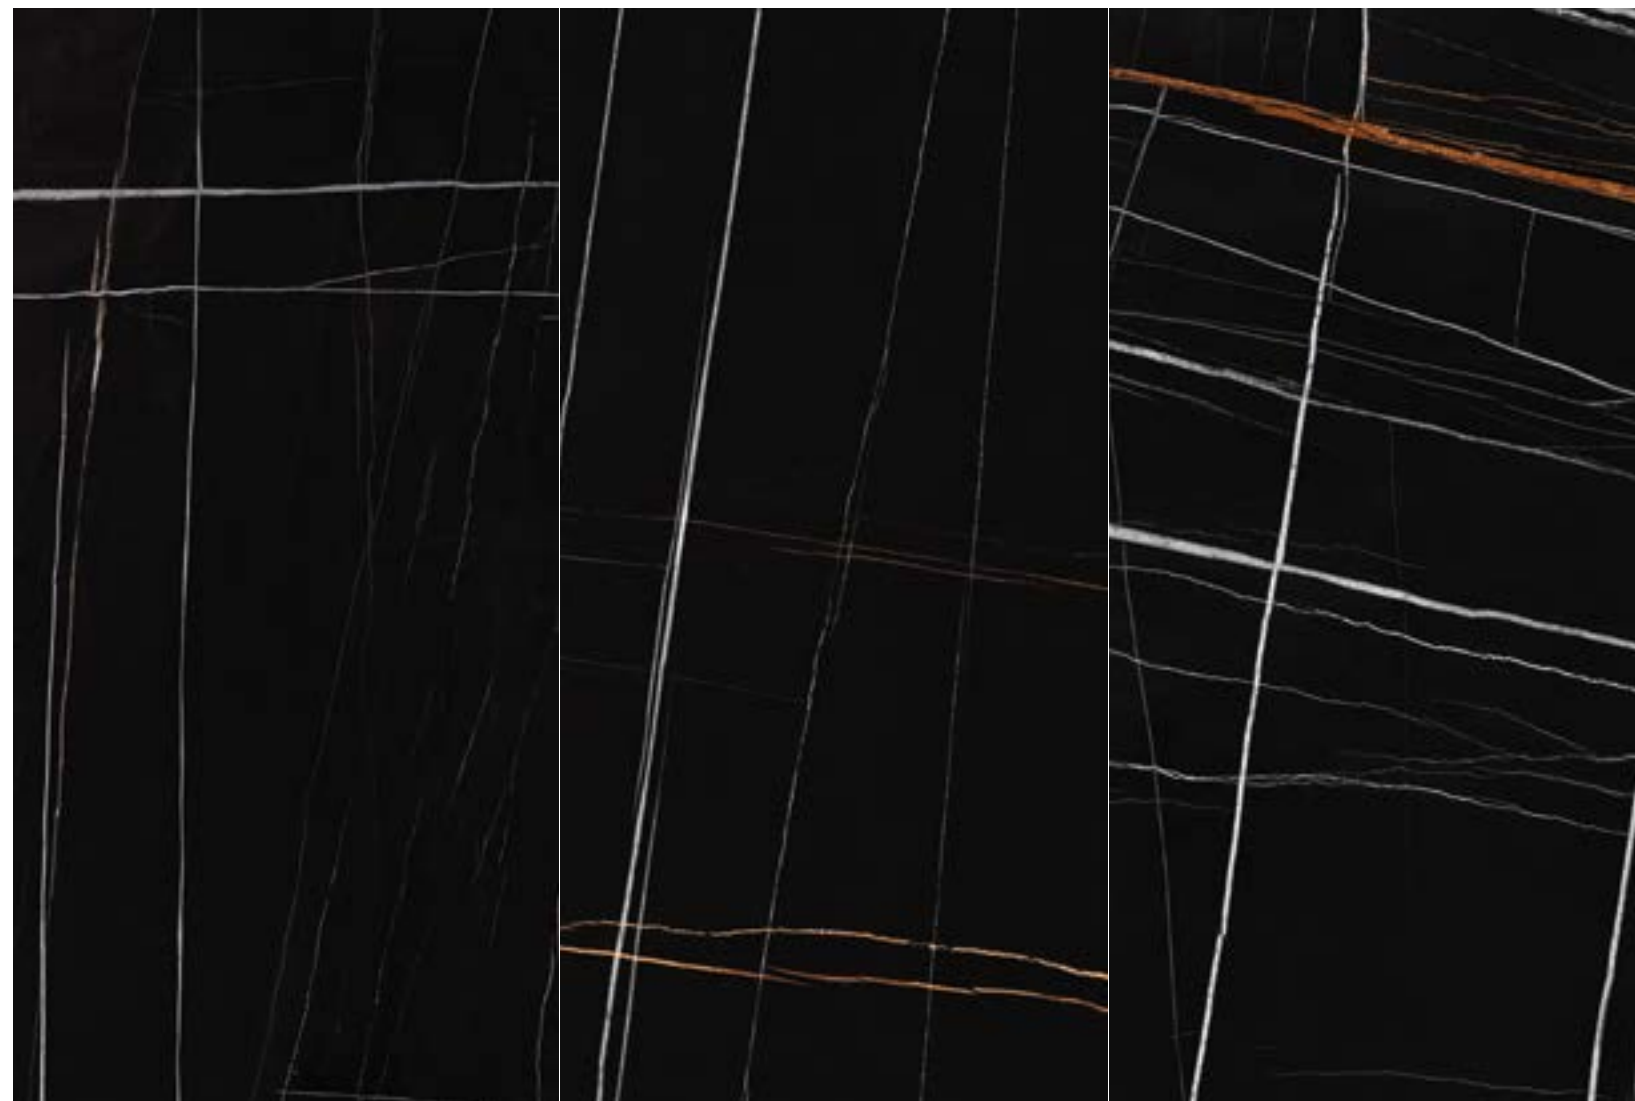

SAHARA NOIR

HIGH GLOSS | SOFT

Gres porcellanato rettificato
Rectified porcelain stoneware

FORMATI
SIZES

HG **H4**
SOFT **S4**

60×120
24"×48"

HG **H6**

120×120
48"×48"

- DIGITAL TECHNOLOGY
- DESIGN VARIATION
- PAVIMENTO FLOOR TILE
- RIVESTIMENTO WALL TILE
- V3 SHADE VARIATION
- R9 SLIPPING RESISTANCE
- 9 SPESSORE THICKNESS

DESIGN VARIATION