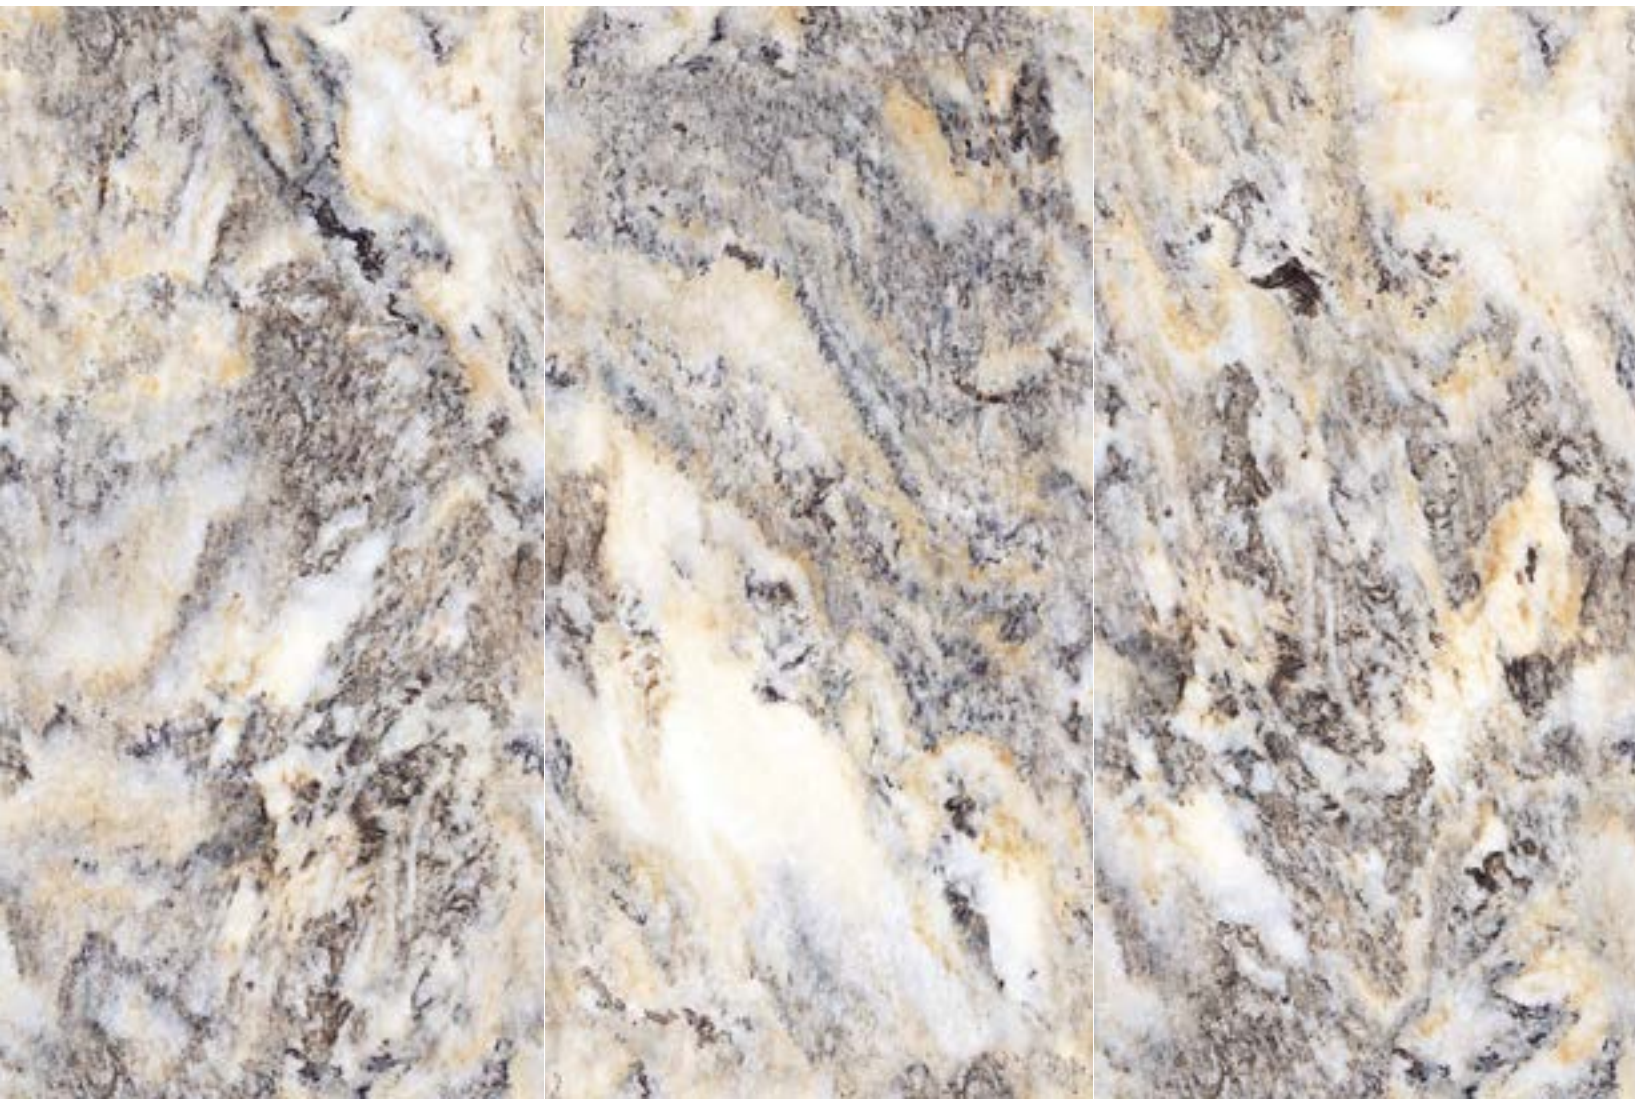

- DIGITAL TECHNOLOGY
- DESIGN VARIATION
- PAVIMENTO FLOOR TILE
- RIVESTIMENTO WALL TILE
- V3 SHADE VARIATION
- R9 SLIPPING RESISTANCE
- 9 SPESSORE THICKNESS

DESIGN VARIATION

viaroma
ceramiche

AMAZZONITE

HIGH GLOSS

Gres porcellanato rettificato
Rectified porcelain stoneware

FORMATI
SIZES