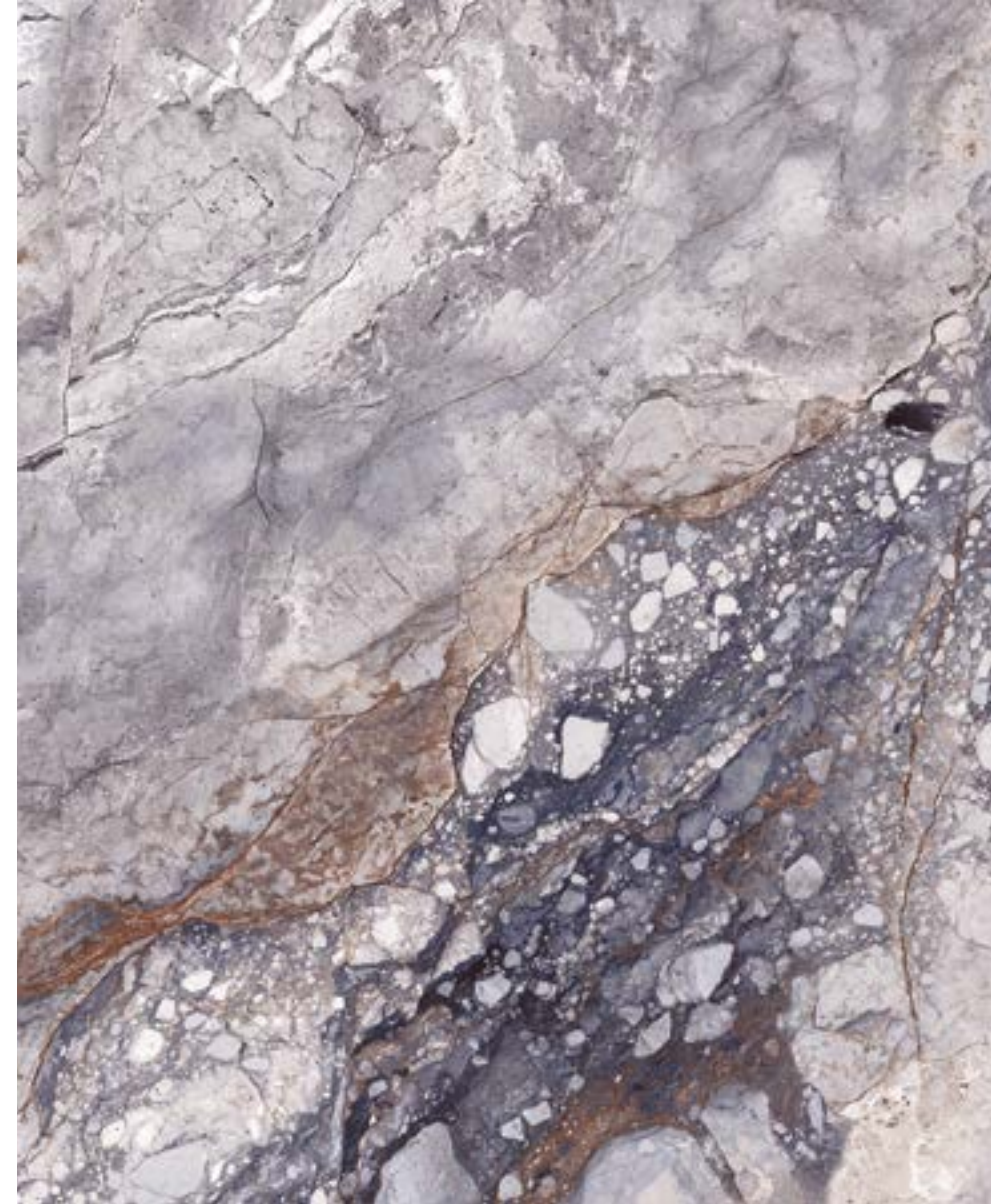

- DIGITAL TECHNOLOGY
- DESIGN VARIATION
- PAVIMENTO FLOOR TILE
- RIVESTIMENTO WALL TILE
- V3 SHADE VARIATION
- R9 SLIPPING RESISTANCE
- 9 SPESSORE THICKNESS

DESIGN VARIATION

BRECCIA PARADISO

HIGH GLOSS

Gres porcellanato rettificato
Rectified porcelain stoneware

FORMATI
SIZES