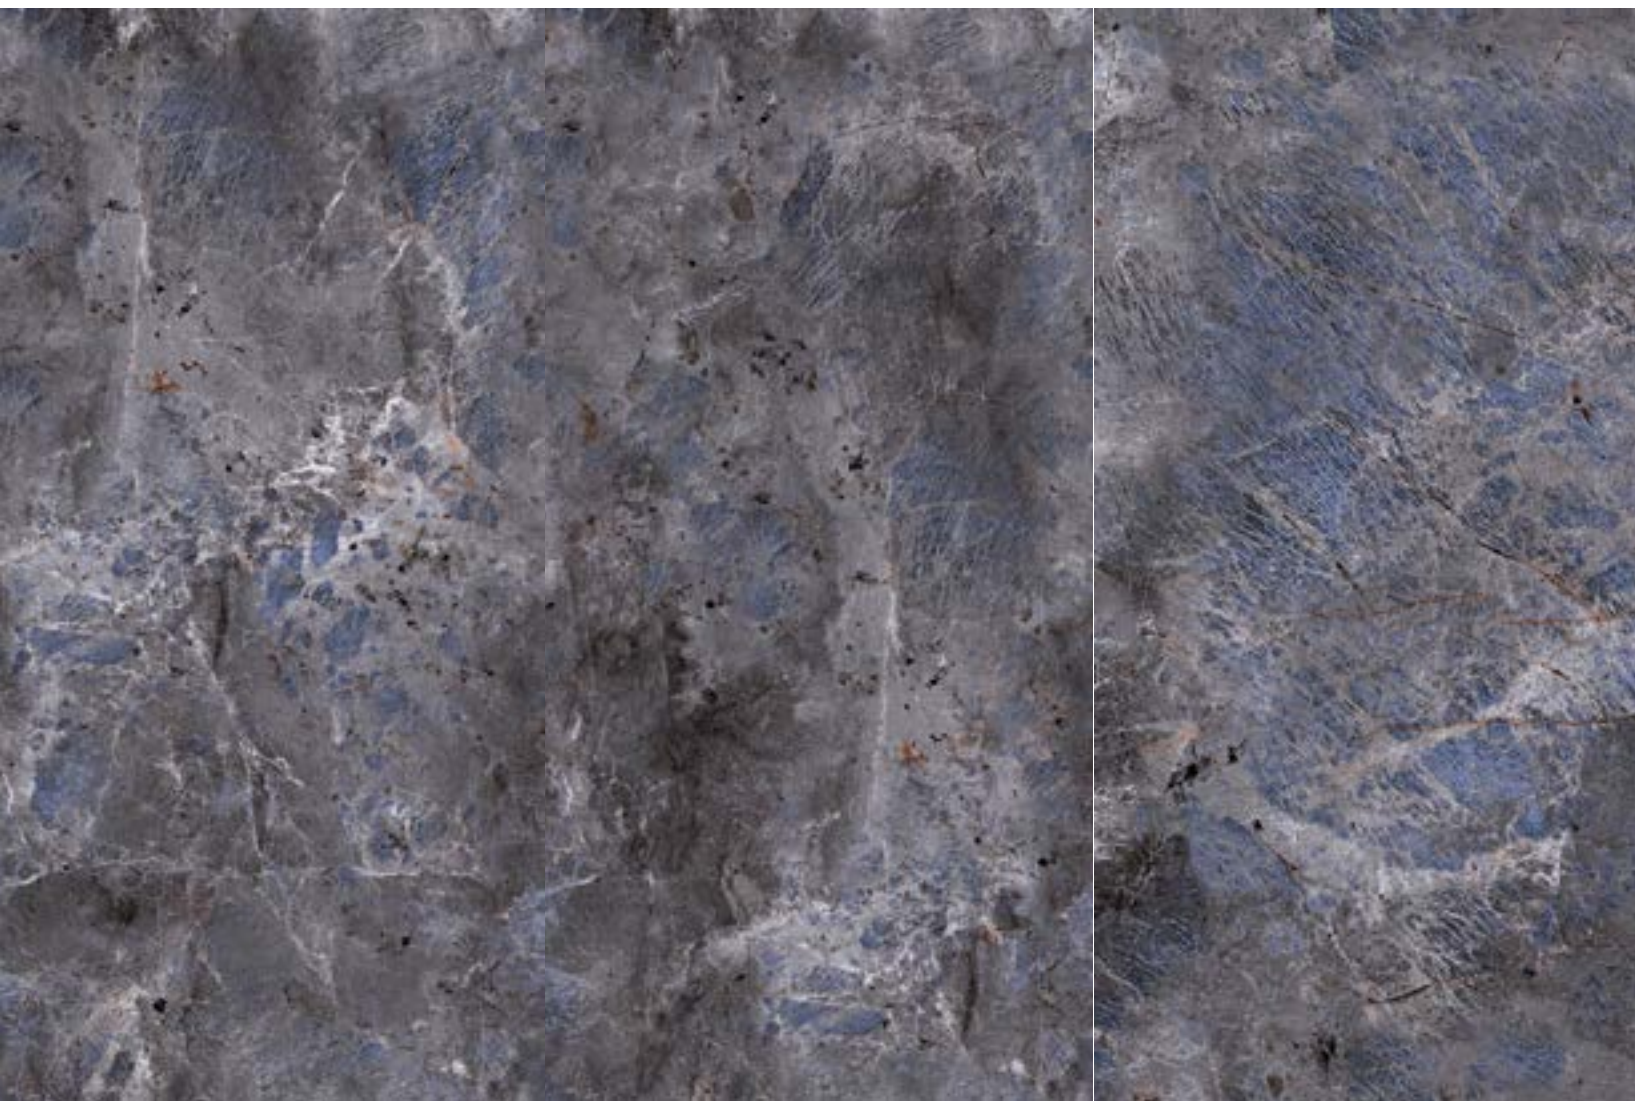

- DIGITAL TECHNOLOGY
- DESIGN VARIATION
- PAVIMENTO FLOOR TILE
- RIVESTIMENTO WALL TILE
- V3 SHADE VARIATION
- R9 SLIPPING RESISTANCE
- 9 SPESSORE THICKNESS

DESIGN VARIATION

BRECCIA PARADISO

HIGH GLOSS

Gres porcellanato rettificato
Rectified porcelain stoneware

FORMATI
SIZES