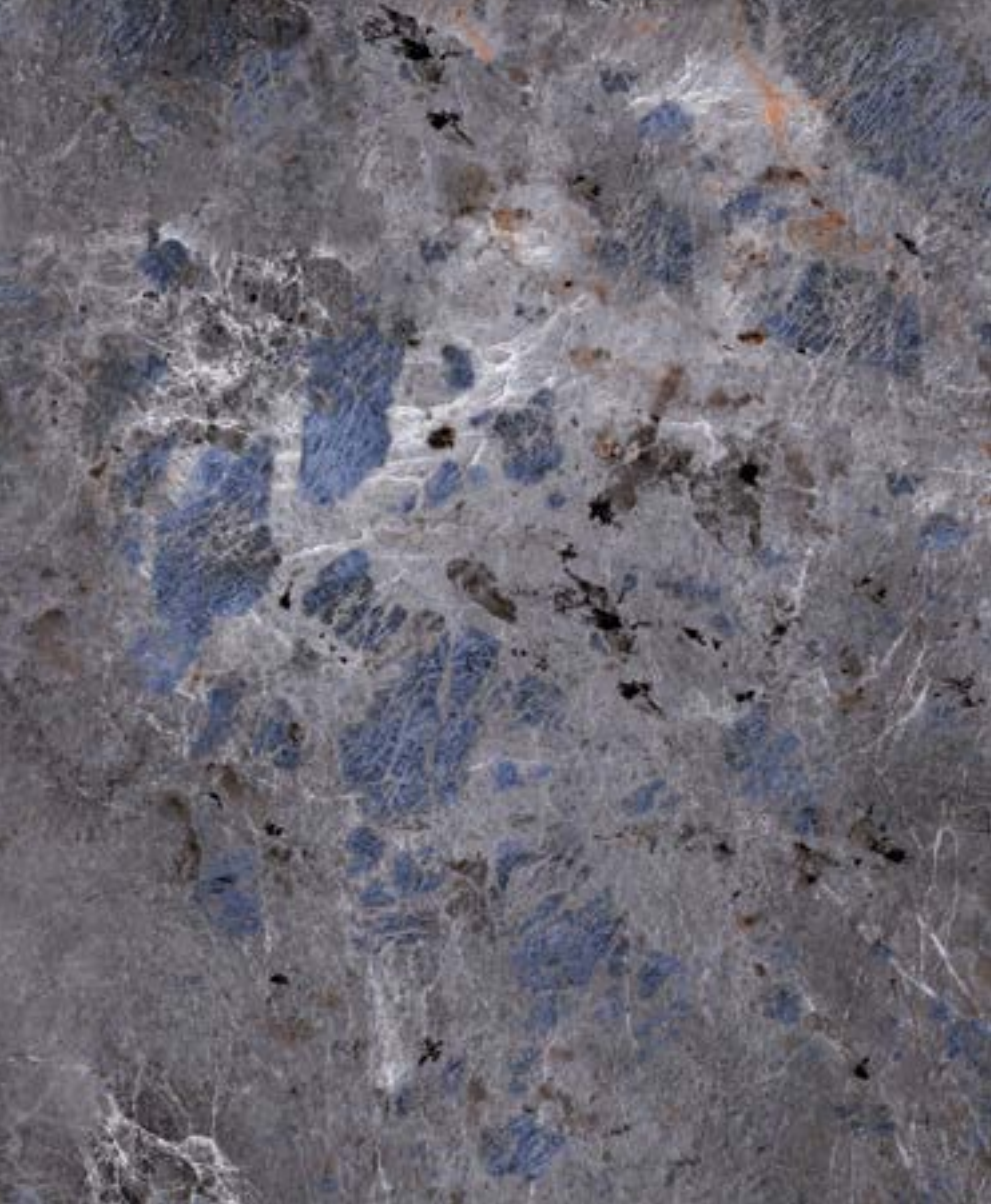

LABRADORITE

HIGH GLOSS

Gres porcellanato rettificato
Rectified porcelain stoneware

FORMATI
SIZES