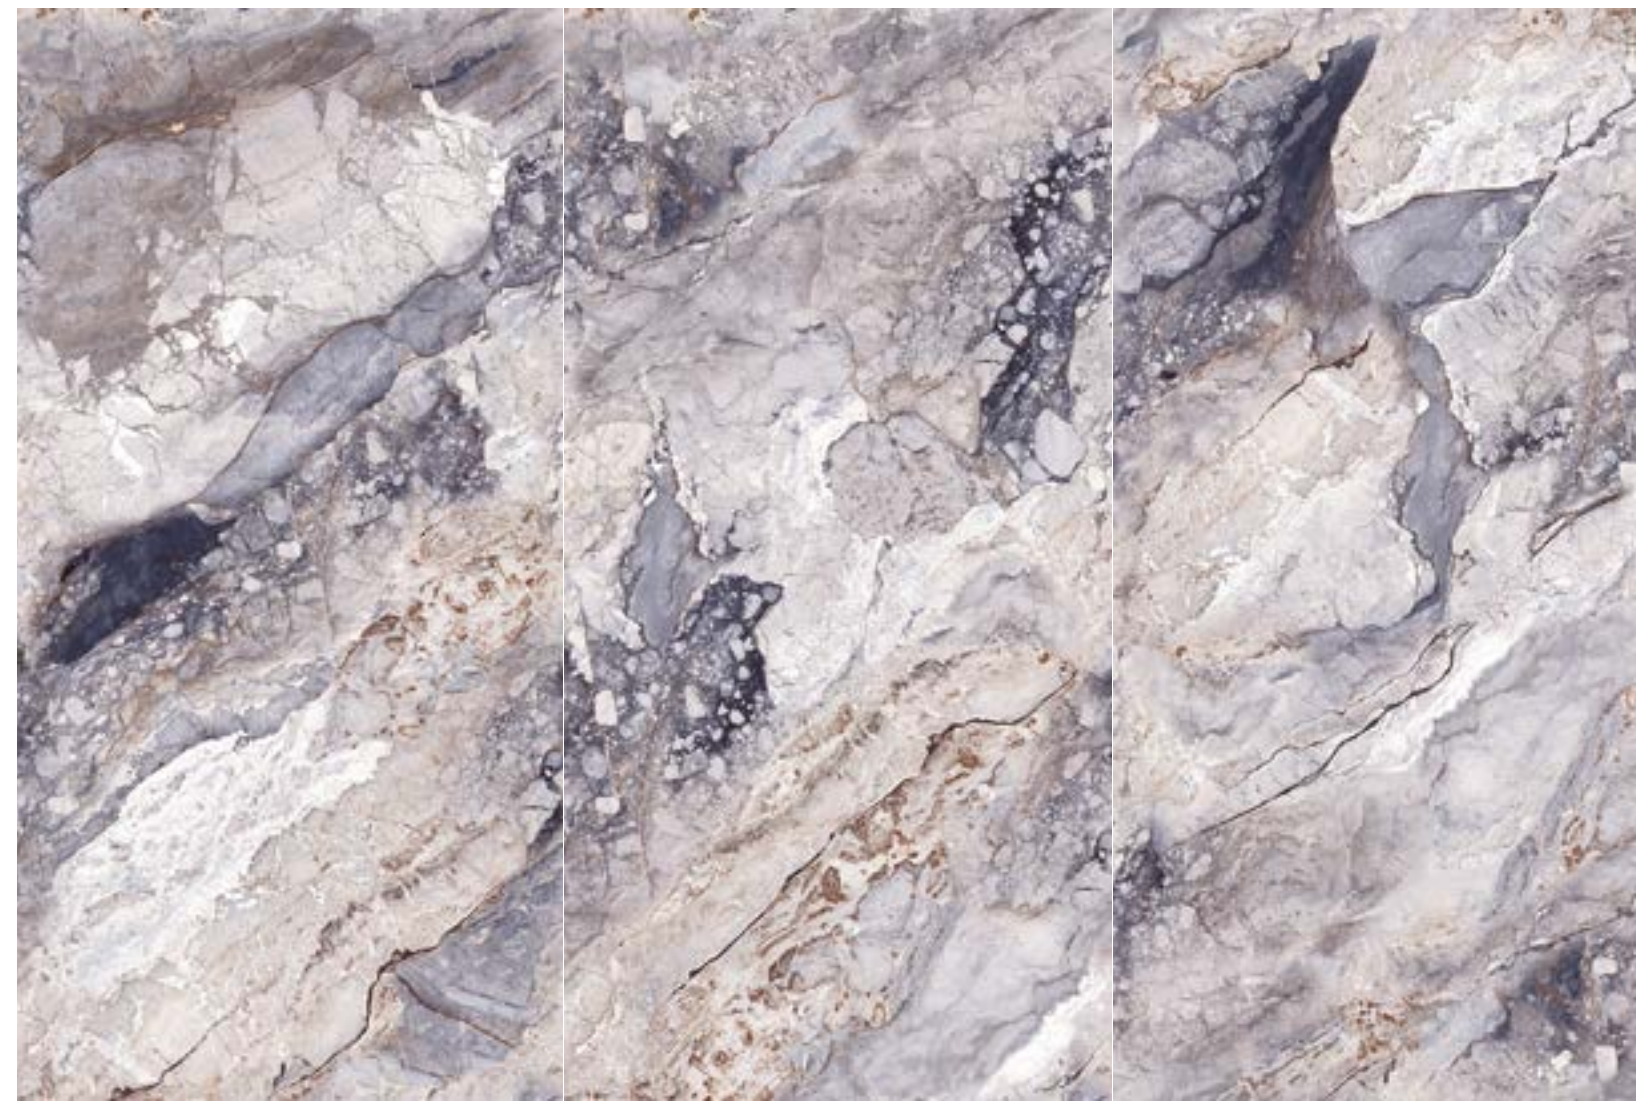

- DIGITAL TECHNOLOGY
- DESIGN VARIATION
- PAVIMENTO FLOOR TILE
- RIVESTIMENTO WALL TILE
- V3 SHADE VARIATION
- R9 SLIPPING RESISTANCE
- 9 SPESSORE THICKNESS

DESIGN VARIATION