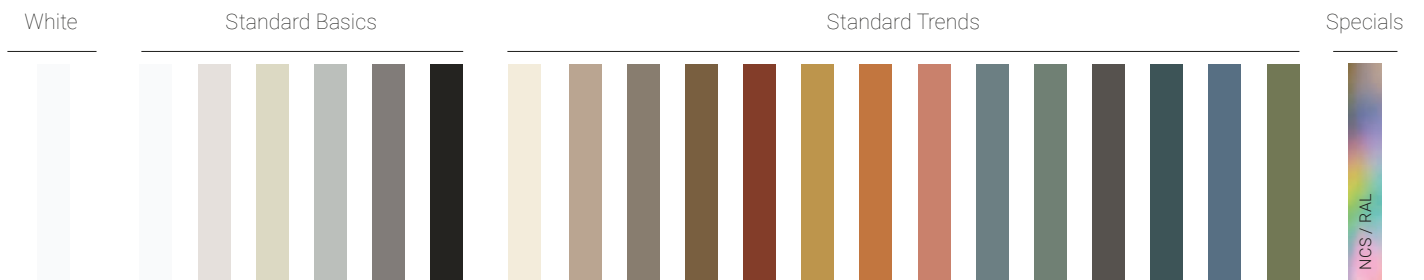

FS

Collection of floor, free-standing or wallmounted washbasins, manufactured in Scene® solid surface and Kromat®. Large variety of designs and formats offered in 22 models. Made in smooth texture and pure white matt colour. Wide range of Standard colours and possibility of Specials in external colour for Scene® and external or full colour for Kromat®.

Models

Materials, textures and colours

Options

Characteristics

Included material

- Floor or wall evacuation siphon (depending on the format)
- Includes Siphon for floor or wall drainage with 1" 1/4 connection

Regulation

- Washbasins: **UNE-EN 14688:2016+A1:2019**