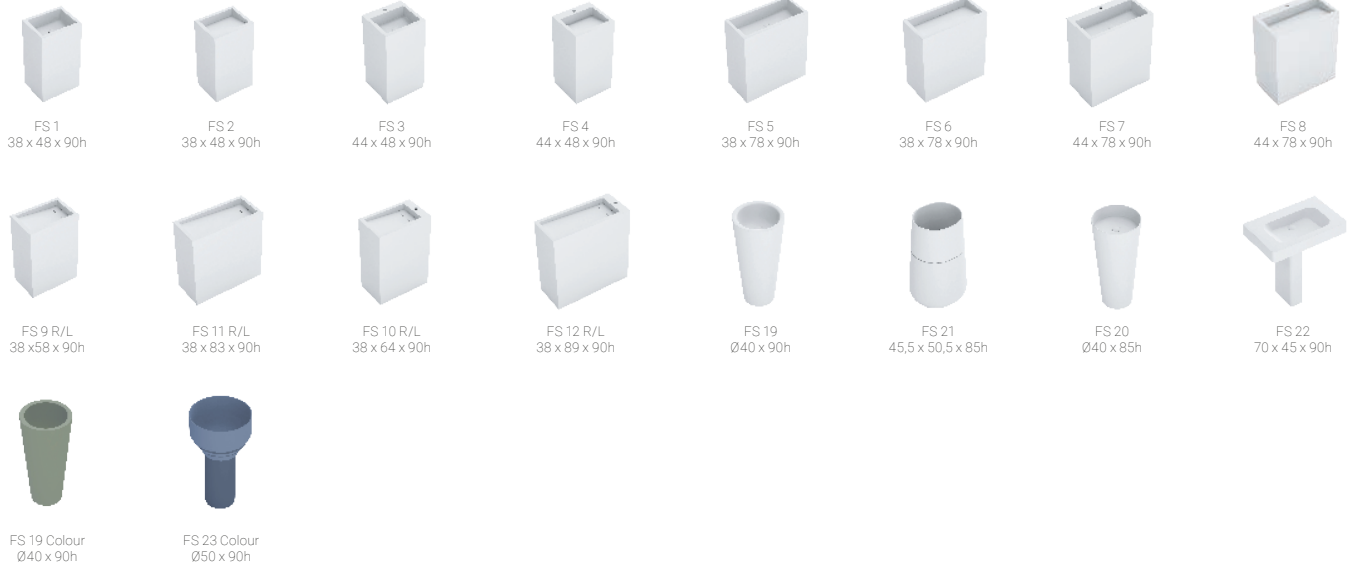

FS

Collection of floor, free-standing or wallmounted washbasins, manufactured in Scene® solid surface and Kromat®. Large variety of designs and formats offered in 22 models. Made in smooth texture and pure white matt colour. Wide range of Standard colours and possibility of Specials in external colour for Scene® and external or full colour for Kromat®.

Models

Materials, textures and colours

Options

Characteristics

Included material

- Floor or wall evacuation siphon (depending on the format)
- Includes Siphon for floor or wall drainage with 1" 1/4 connection