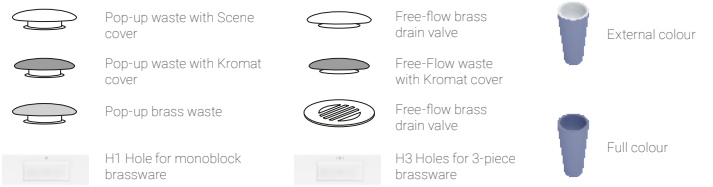

FS

Collection of floor, free-standing or wallmounted washbasins, manufactured in Scene® solid surface and Kromat®. Large variety of designs and formats offered in 22 models. Made in smooth texture and pure white matt colour. Wide range of Standard colours and possibility of Specials in external colour for Scene® and external or full colour for Kromat®.

Models

Materials, textures and colours

Options

Characteristics

Included material

- Floor or wall evacuation siphon (depending on the format)
- Includes Siphon for floor or wall drainage with 1" 1/4 connection