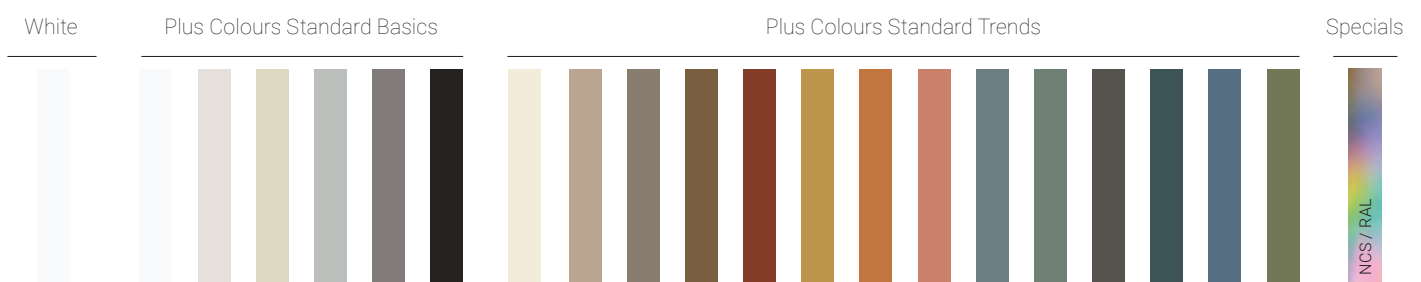

SPACE

Freestanding bathtub made of Scene solid surface, a compact material based on resin and mineral fillers. Available in 8 formats, possibility of combining with wall shelves or floor totems as well as various equipment options. Made in a smooth texture and in a pure matt white colour, possibilities of exterior colours and now in Plus colour version with a wide range of Standard and Special colours.

Sizes and shapes

Materials, textures and colours

Characteristics

Waste cover, colour and headrest

Totems and wall-based elements (optional)

Included material

· Pop-up waste valve Ø 52 mm chrome, white Scene® or Scene® Plus Colour