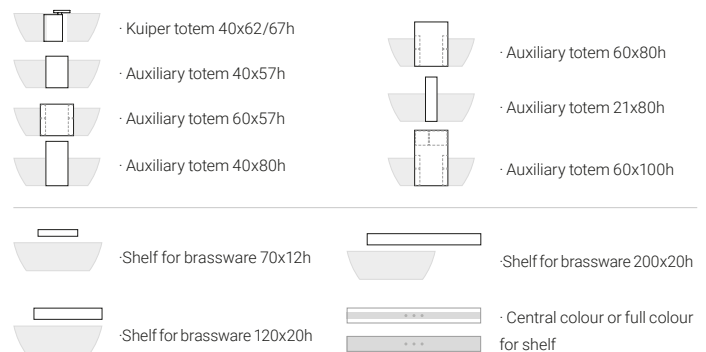

SPACE

Freestanding bathtub made of Scene solid surface, a compact material based on resin and mineral fillers. Available in 8 formats, possibility of combining with wall shelves or floor totems as well as various equipment options. Made in a smooth texture and in a pure matt white colour, possibilities of exterior colours and now in Plus colour version with a wide range of Standard and Special colours.

Sizes and shapes

Materials, textures and colours

Characteristics

Waste cover, colour and headrest

Totems and wall-based elements (optional)

Included material

· Pop-up waste valve Ø 52 mm chrome, white Scene® or Scene® Plus Colour