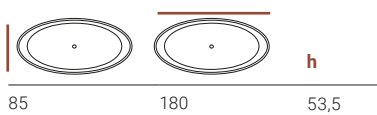

SPACE

Freestanding bathtub made of Scene solid surface, a compact material based on resin and mineral fillers. Available in 8 formats, possibility of combining with wall shelves or floor totems as well as various equipment options. Made in a smooth texture and in a pure matt white colour, possibilities of exterior colours and now in Plus colour version with a wide range of Standard and Special colours.

Sizes and shapes

Materials, textures and colours

Characteristics

Waste cover, colour and headrest

Totems and wall-based elements (optional)

Included material

· Pop-up waste valve Ø 52 mm chrome, white Scene® or Scene® Plus Colour