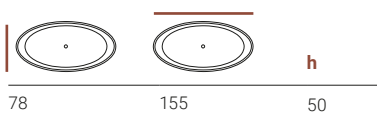

SPACE

Freestanding bathtub made of Scene solid surface, a compact material based on resin and mineral fillers. Available in 8 formats, possibility of combining with wall shelves or floor totems as well as various equipment options. Made in a smooth texture and in a pure matt white colour, possibilities of exterior colours and now in Plus colour version with a wide range of Standard and Special colours.

Sizes and shapes

Materials, textures and colours

Characteristics

Waste cover, colour and headrest

Totems and wall-based elements (optional)

Included material

· Pop-up waste valve Ø 52 mm chrome, white Scene® or Scene® Plus Colour