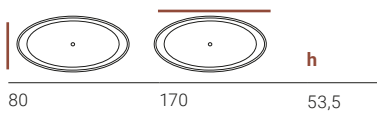

SPACE

Freestanding bathtub made of Scene solid surface, a compact material based on resin and mineral fillers. Available in 8 formats, possibility of combining with wall shelves or floor totems as well as various equipment options. Made in a smooth texture and in a pure matt white colour, possibilities of exterior colours and now in Plus colour version with a wide range of Standard and Special colours.

Sizes and shapes

Materials, textures and colours

Characteristics

Waste cover, colour and headrest

Totems and wall-based elements (optional)

Included material

· Pop-up waste valve Ø 52 mm chrome, white Scene® or Scene® Plus Colour