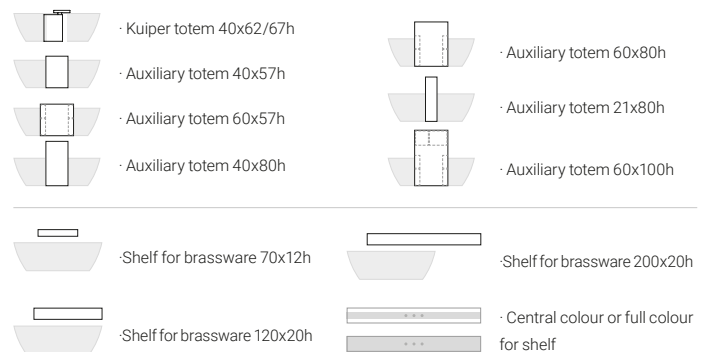

## BETA ESSENTIAL

Free-standing bathtub, made of Scene® solid surface, compact resin-based material and mineral fillers. Available in 12 formats, with the possibility of combining with wall shelves or auxiliary totems on the floor and with equipment options. Made in a smooth texture and matt pure white, with the possibility of exterior colours and now in the Plus colour version with a wide range of Standard and Special colours.

### Sizes and shapes

### Included material

· Pop-up waste valve Ø 52 mm chrome, white Scene® or Scene® Plus Colour