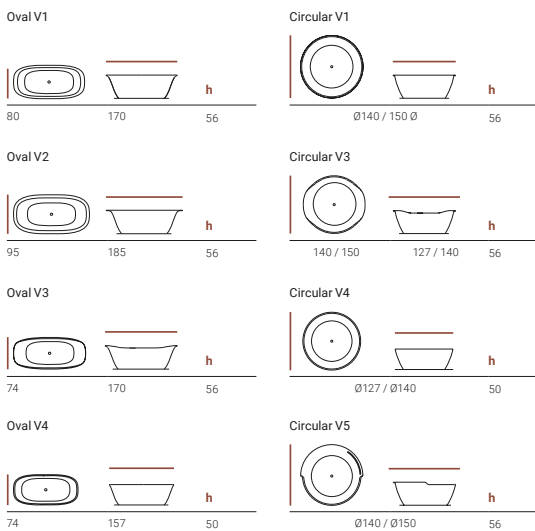

## BETA ESSENTIAL

Free-standing bathtub, made of Scene® solid surface, compact resin-based material and mineral fillers. Available in 12 formats, with the possibility of combining with wall shelves or auxiliary totems on the floor and with equipment options. Made in a smooth texture and matt pure white, with the possibility of exterior colours and now in the Plus colour version with a wide range of Standard and Special colours.

### Sizes and shapes

### Included material

· Pop-up waste valve Ø 52 mm chrome, white Scene® or Scene® Plus Colour