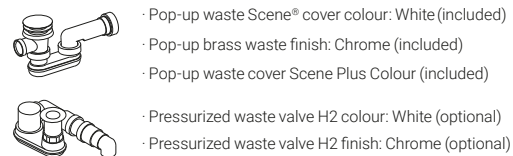

Waste cover, colour and headrest

Totems and wall-based elements (optional)