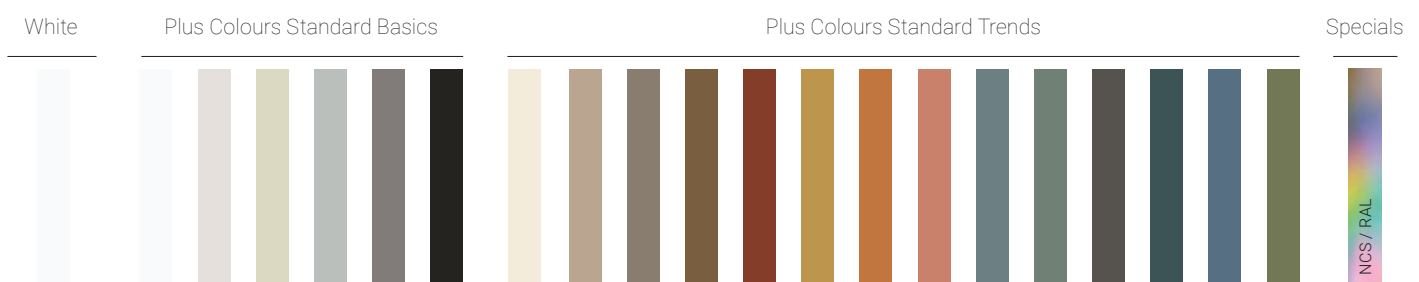

## BETA ESSENTIAL

Free-standing bathtub, made of Scene® solid surface, compact resin-based material and mineral fillers. Available in 12 formats, with the possibility of combining with wall shelves or auxiliary totems on the floor and with equipment options. Made in a smooth texture and matt pure white, with the possibility of exterior colours and now in the Plus colour version with a wide range of Standard and Special colours.

### Sizes and shapes

### Materials, textures and colours