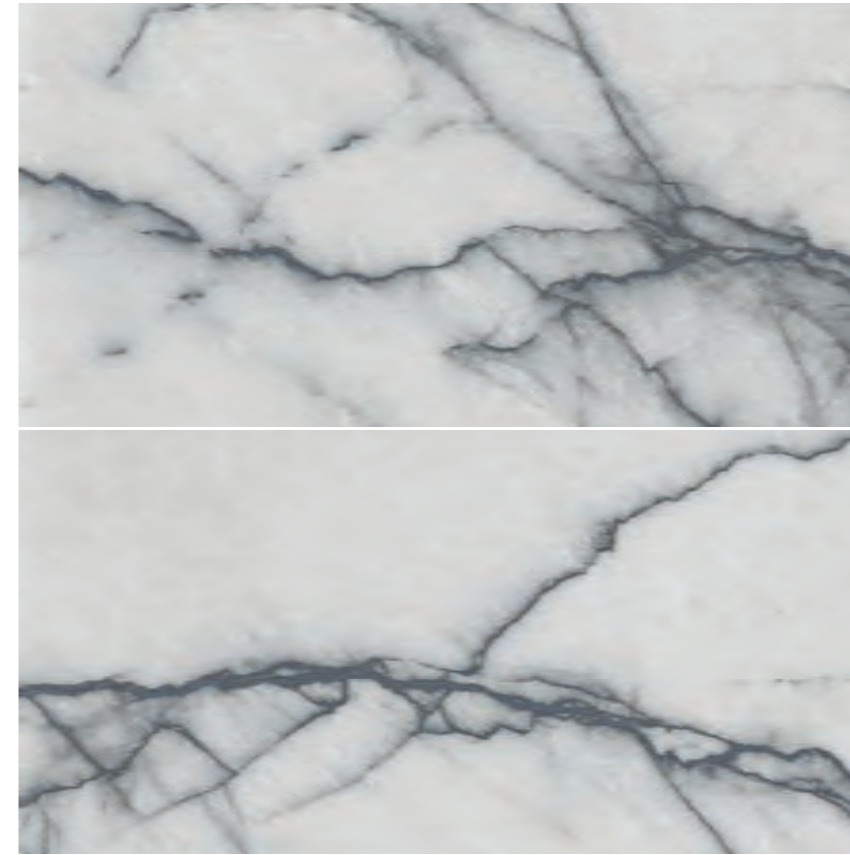

# Marble Athos

Porcelánico Pulido /  
Polished Porcelain

Marbles

slim<sup>7mm</sup>

New 7mm standard

PULIDO G3  
MC G5 R9

60x120 | 120x120 | 120x250