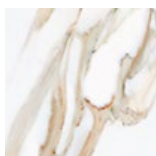

CALACATTA GOLD

COLLECTION	CALACATTA GOLD
LOOK	MARBLE & ONYX
KIND OF MATERIAL	Dry pressed porcelain stoneware slabs (6 mm thickness) Full-body coloured porcelain stoneware (9 mm thickness)
COLLECTION'S PRESENTATION	CALACATTA GOLD by TAGINA is a porcelain stoneware collection inspired by the precious Italian marble quarried in Tuscany, in the Apuan Alps. The striking aspect of its refined yellow-gold veins, highlighted by a white-straw background, make it an ideal collection for furnishing luxurious environments, even with minimalist objects, as well as modern ones especially when combined with other materials such as wood and metal effects.

SURFACES FINISHES	Natural rectified Glossy rectified
----------------------	---------------------------------------

COLOURS	CALACATTA GOLD
---------	-------------------

CALACATTA GOLD

FORMATI e SUPERFICIE . Sizes and surfaces