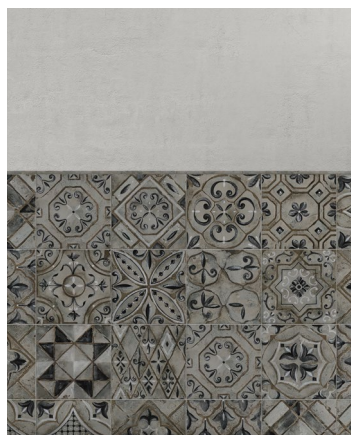

MENFI 60X90 Nat. Rect.
AMELIA "B" 20X20 Nat. Rect.
AMELIA "B" 60X90 Nat. Rect.

AMELIA "B" 20X20 Nat. Rect.
TRIANGULAR EDGE COVER MENFI 1,4X90