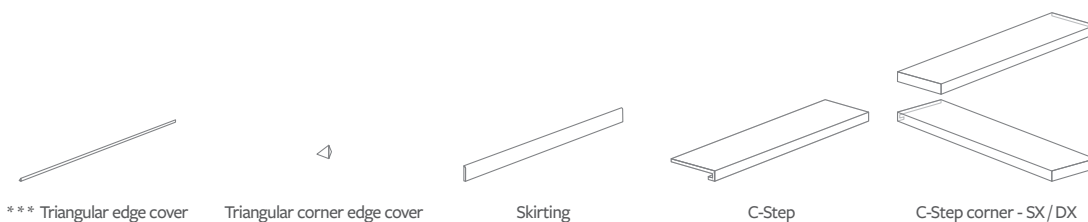

METAL

INDOOR

FORMATI - SIZES cm	120x280	120x120	60x120
FORMATI - SIZES inch	48"x110"	48"x48"	24"x48"
SPESSORE - THICKNESS	6,5 mm	6,5 mm	9 mm

DECOR

Mosaico (5x5)

FORMATI - SIZES cm	30x30
FORMATI - SIZES inch	12"x12"
SPESSORE - THICKNESS	9 mm

SPECIAL PIECES

	*** Triangular edge cover		Triangular corner edge cover		Skirting	C-Step	C-Step corner - SX / DX
FORMATI - SIZES cm	0,8x120	1,4x120	0,8x0,8	1,4x1,4	6,3x120	33x120x3,2h	33x120x3,2h
FORMATI - SIZES inch	1/4"x48"	1/2"x48"	1/4"x 1/4"	1/2"x 1/2"	2 1/2"x48"	13"x48"x1 1/4"h	13"x48"x1 1/4"h
SPESSORE - THICKNESS	6,5 mm	9 mm	6,5 mm	9 mm	9 mm	9 mm	9 mm