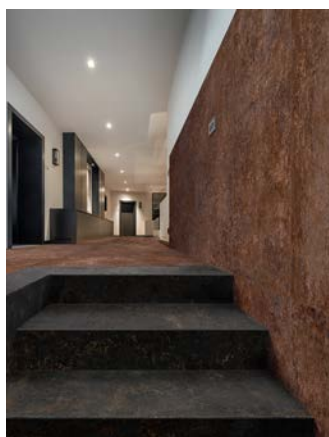

SCALA . STAIRS:
TITANIUM 60x120 Nat. rectified
Triangular edge cover TITANIUM 1,4x120 Nat. rectified
PAVIMENTO E RIVESTIMENTO . FLOOR AND WALL:
CORTEN 60x120 Nat. rectified