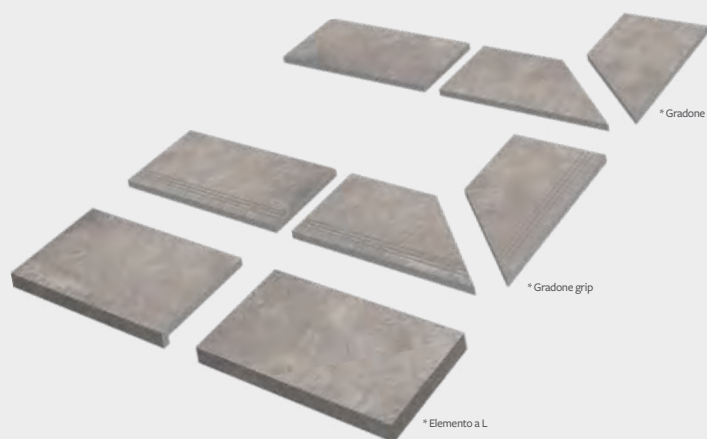

OUTDOOR . Formati e Superfici . Sizes and surfaces

APPLICAZIONI APPLICATIONS	SPESORE THICKNESS	SUPERFICIE SURFACE			
OUTDOOR	20 mm	□ Natural rectified R11	90x90 35 1/2"x35 1/2"	60x90 24"x35 1/2"	60x60 24"x24"

* SPECIAL PIECES FOR OUTDOOR 20 mm R11 - Natural Rectified