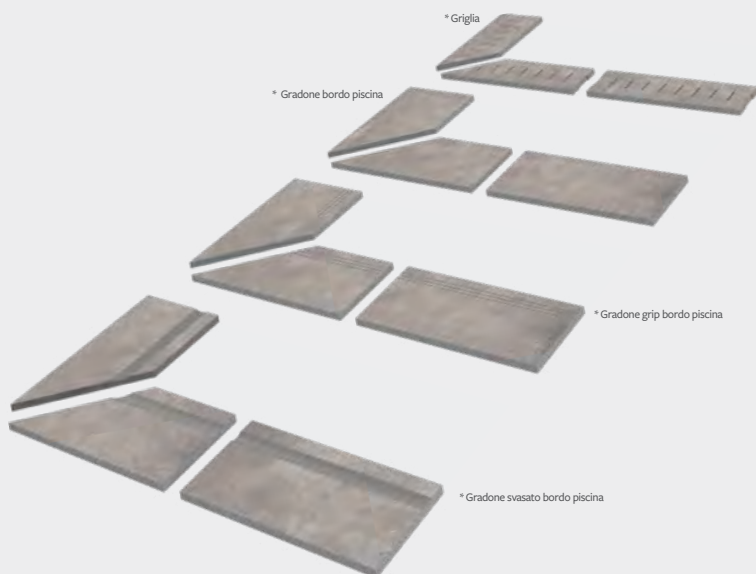

* Available upon request only. Delivery terms: 30 gg.

OUTDOOR . Formati e Superfici . Sizes and surfaces

APPLICAZIONI APPLICATIONS	SPESORE THICKNESS	SUPERFICIE SURFACE			
OUTDOOR	20 mm	□ Natural rectified R11	<p>90x90 35 1/2"x35 1/2"</p> 	<p>60x90 24"x35 1/2"</p> 	<p>60x60 24"x24"</p> 

*** SPECIAL PIECES FOR OUTDOOR 20 mm R11 - Natural Rectified**

Elemento a L

Gradone grip

Gradone

*** SPECIAL PIECES FOR SWIMMING POOL 20 mm R11 - Natural Rectified**

Gradone bordo piscina

Gradone grip bordo piscina

Gradone svasato bordo piscina

* Available upon request only. Delivery terms: 30 gg.

NAMUR

SETTINGS

PAVIMENTO . FLOOR
BLANCHE 90x90 Natural rectified

SCALE . STAIRS
BLANCHE 90x90 Natural rectified
BLANCHE Triangular edge cover
1,4x90 Natural rectified

PAVIMENTO . FLOOR
BLANCHE 90x90 Natural rectified

Esagono Cube
25x22 Natural Natural

BLANCHE 60x90 20 mm Natural rectified R11
BLANCHE 90x90 20 mm Natural rectified R11

CENDRE 60x90 Natural rectified
CENDRE 60x90 20 mm Natural rectified R11