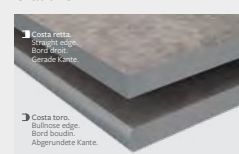

*** SPECIAL PIECES FOR OUTDOOR 20 mm R11 - Natural Rectified**

Elemento a L

Gradone grip

Gradone

*** SPECIAL PIECES FOR SWIMMING POOL 20 mm R11 - Natural Rectified**

Gradone bordo piscina

Gradone grip bordo piscina

Gradone svasato bordo piscina

* Available upon request only. Delivery terms: 30 gg.

NAMUR

SETTINGS

PAVIMENTO . FLOOR
BLANCHE 90x90 Natural rectified

SCALE . STAIRS
BLANCHE 90x90 Natural rectified
BLANCHE Triangular edge cover
1,4x90 Natural rectified