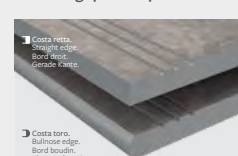

NAMUR

STONE & CLASSIC
COLLECTION 

COLLECTION	NAMUR
LOOK	STONE & CLASSIC
KIND OF MATERIAL	Full-body coloured porcelain stoneware
COLLECTION'S PRESENTATION	NAMUR is inspired by Pierre Bleue or Blue Stone, the Belgian sedimentary rock with characteristic grey-blue hues. In Tagina's interpretation, the stone takes on multiple shades of colour ranging from black to beige, up to grey, in full chromatic and size continuity with both internal and external environments thanks to the exceptional characteristics of frost resistance and durability typical of porcelain stoneware.

*** SPECIAL PIECES FOR OUTDOOR 20 mm R11 - Natural Rectified**

Elemento a L

Gradone grip

Gradone

*** SPECIAL PIECES FOR SWIMMING POOL 20 mm R11 - Natural Rectified**

Gradone bordo piscina

Gradone grip bordo piscina

Gradone svasato bordo piscina

* Available upon request only. Delivery terms: 30 gg.

NAMUR

SETTINGS

PAVIMENTO . FLOOR
BLANCHE 90x90 Natural rectified

SCALE . STAIRS
BLANCHE 90x90 Natural rectified
BLANCHE Triangular edge cover
1,4x90 Natural rectified