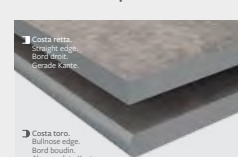

NAMUR

STONE & CLASSIC
COLLECTION 

COLLECTION	NAMUR
LOOK	STONE & CLASSIC
KIND OF MATERIAL	Full-body coloured porcelain stoneware
COLLECTION'S PRESENTATION	NAMUR is inspired by Pierre Bleue or Blue Stone, the Belgian sedimentary rock with characteristic grey-blue hues. In Tagina's interpretation, the stone takes on multiple shades of colour ranging from black to beige, up to grey, in full chromatic and size continuity with both internal and external environments thanks to the exceptional characteristics of frost resistance and durability typical of porcelain stoneware.

*** SPECIAL PIECES FOR OUTDOOR 20 mm R11 - Natural Rectified**

Elemento a L

Gradone grip

Gradone

*** SPECIAL PIECES FOR SWIMMING POOL 20 mm R11 - Natural Rectified**

Gradone bordo piscina

Gradone grip bordo piscina

Gradone svasato bordo piscina

* Available upon request only. Delivery terms: 30 gg.

NAMUR

SETTINGS

PAVIMENTO . FLOOR
BLANCHE 90x90 Natural rectified

SCALE . STAIRS
BLANCHE 90x90 Natural rectified
BLANCHE Triangular edge cover
1,4x90 Natural rectified