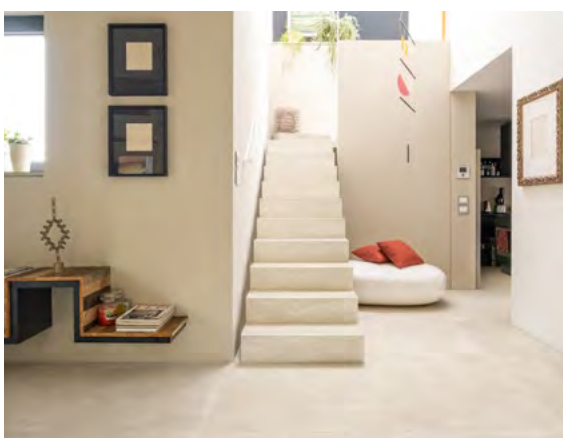

SCALE . STAIRS
BLANCHE 90x90 Natural rectified
BLANCHE Triangular edge cover
1,4x90 Natural rectified

PAVIMENTO . FLOOR
BLANCHE 90x90 Natural rectified