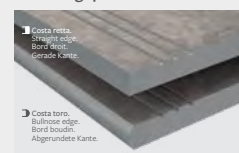

NAMUR

STONE & CLASSIC
COLLECTION 

COLLECTION	NAMUR
LOOK	STONE & CLASSIC
KIND OF MATERIAL	Full-body coloured porcelain stoneware
COLLECTION'S PRESENTATION	NAMUR is inspired by Pierre Bleue or Blue Stone, the Belgian sedimentary rock with characteristic grey-blue hues. In Tagina's interpretation, the stone takes on multiple shades of colour ranging from black to beige, up to grey, in full chromatic and size continuity with both internal and external environments thanks to the exceptional characteristics of frost resistance and durability typical of porcelain stoneware.

* Available upon request only. Delivery terms: 30 gg.

OUTDOOR . Formati e Superfici . Sizes and surfaces

APPLICAZIONI APPLICATIONS	SPESORE THICKNESS	SUPERFICIE SURFACE			
OUTDOOR	20 mm	□ Natural rectified R11	<p>90x90 35 1/2"x35 1/2"</p> 	<p>60x90 24"x35 1/2"</p> 	<p>60x60 24"x24"</p> 

*** SPECIAL PIECES FOR OUTDOOR 20 mm R11 - Natural Rectified**

Elemento a L

Gradone grip

Gradone

*** SPECIAL PIECES FOR SWIMMING POOL 20 mm R11 - Natural Rectified**

Gradone bordo piscina

Gradone grip bordo piscina

Gradone svasato bordo piscina

* Available upon request only. Delivery terms: 30 gg.

NAMUR

SETTINGS

PAVIMENTO . FLOOR
BLANCHE 90x90 Natural rectified

SCALE . STAIRS
BLANCHE 90x90 Natural rectified
BLANCHE Triangular edge cover
1,4x90 Natural rectified