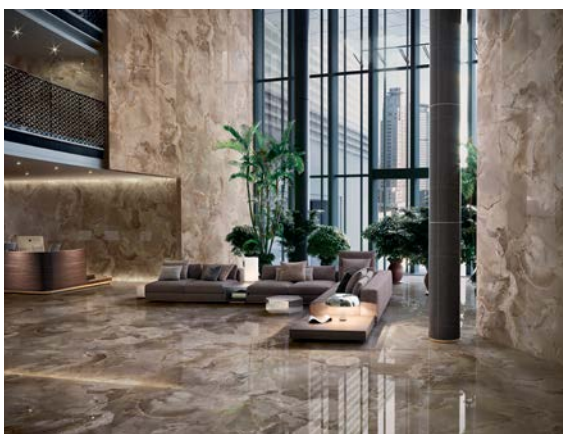

RIVESTIMENTO . WALL: OPALE 160x320 Glossy/Polished and rectified
PAVIMENTO . FLOOR: OPALE 160x320 Glossy/Polished and rectified