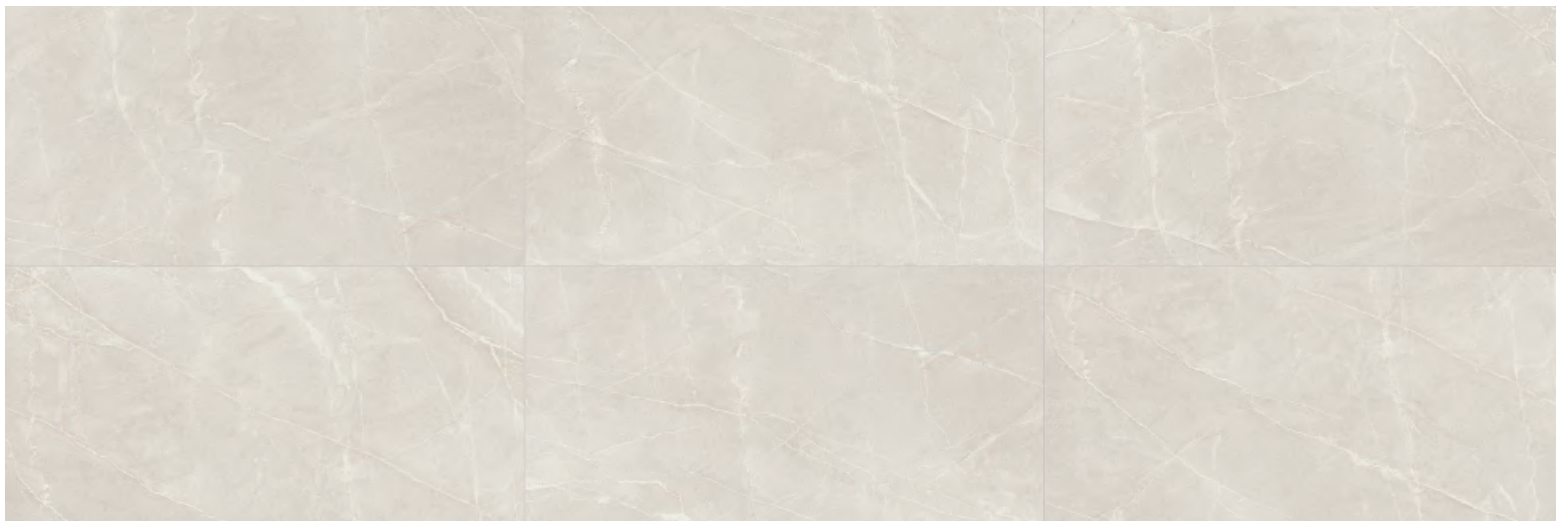

# Marble Velvet

florida warm 60x120

30

statuario 60x120

saint laurent 60x120

amani white 60x120

amani light 60x120

invisible 60x120