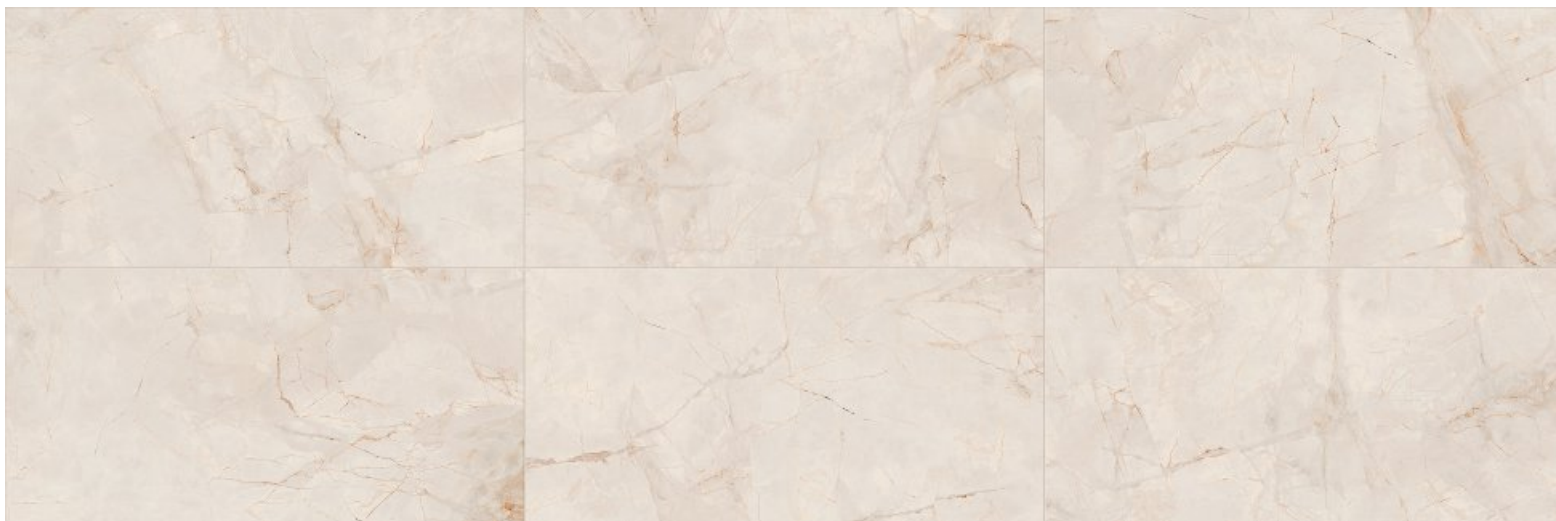

# Marble Velvet

florida warm 60x120

30

statuario 60x120

saint laurent 60x120

amani white 60x120

amani light 60x120

invisible 60x120