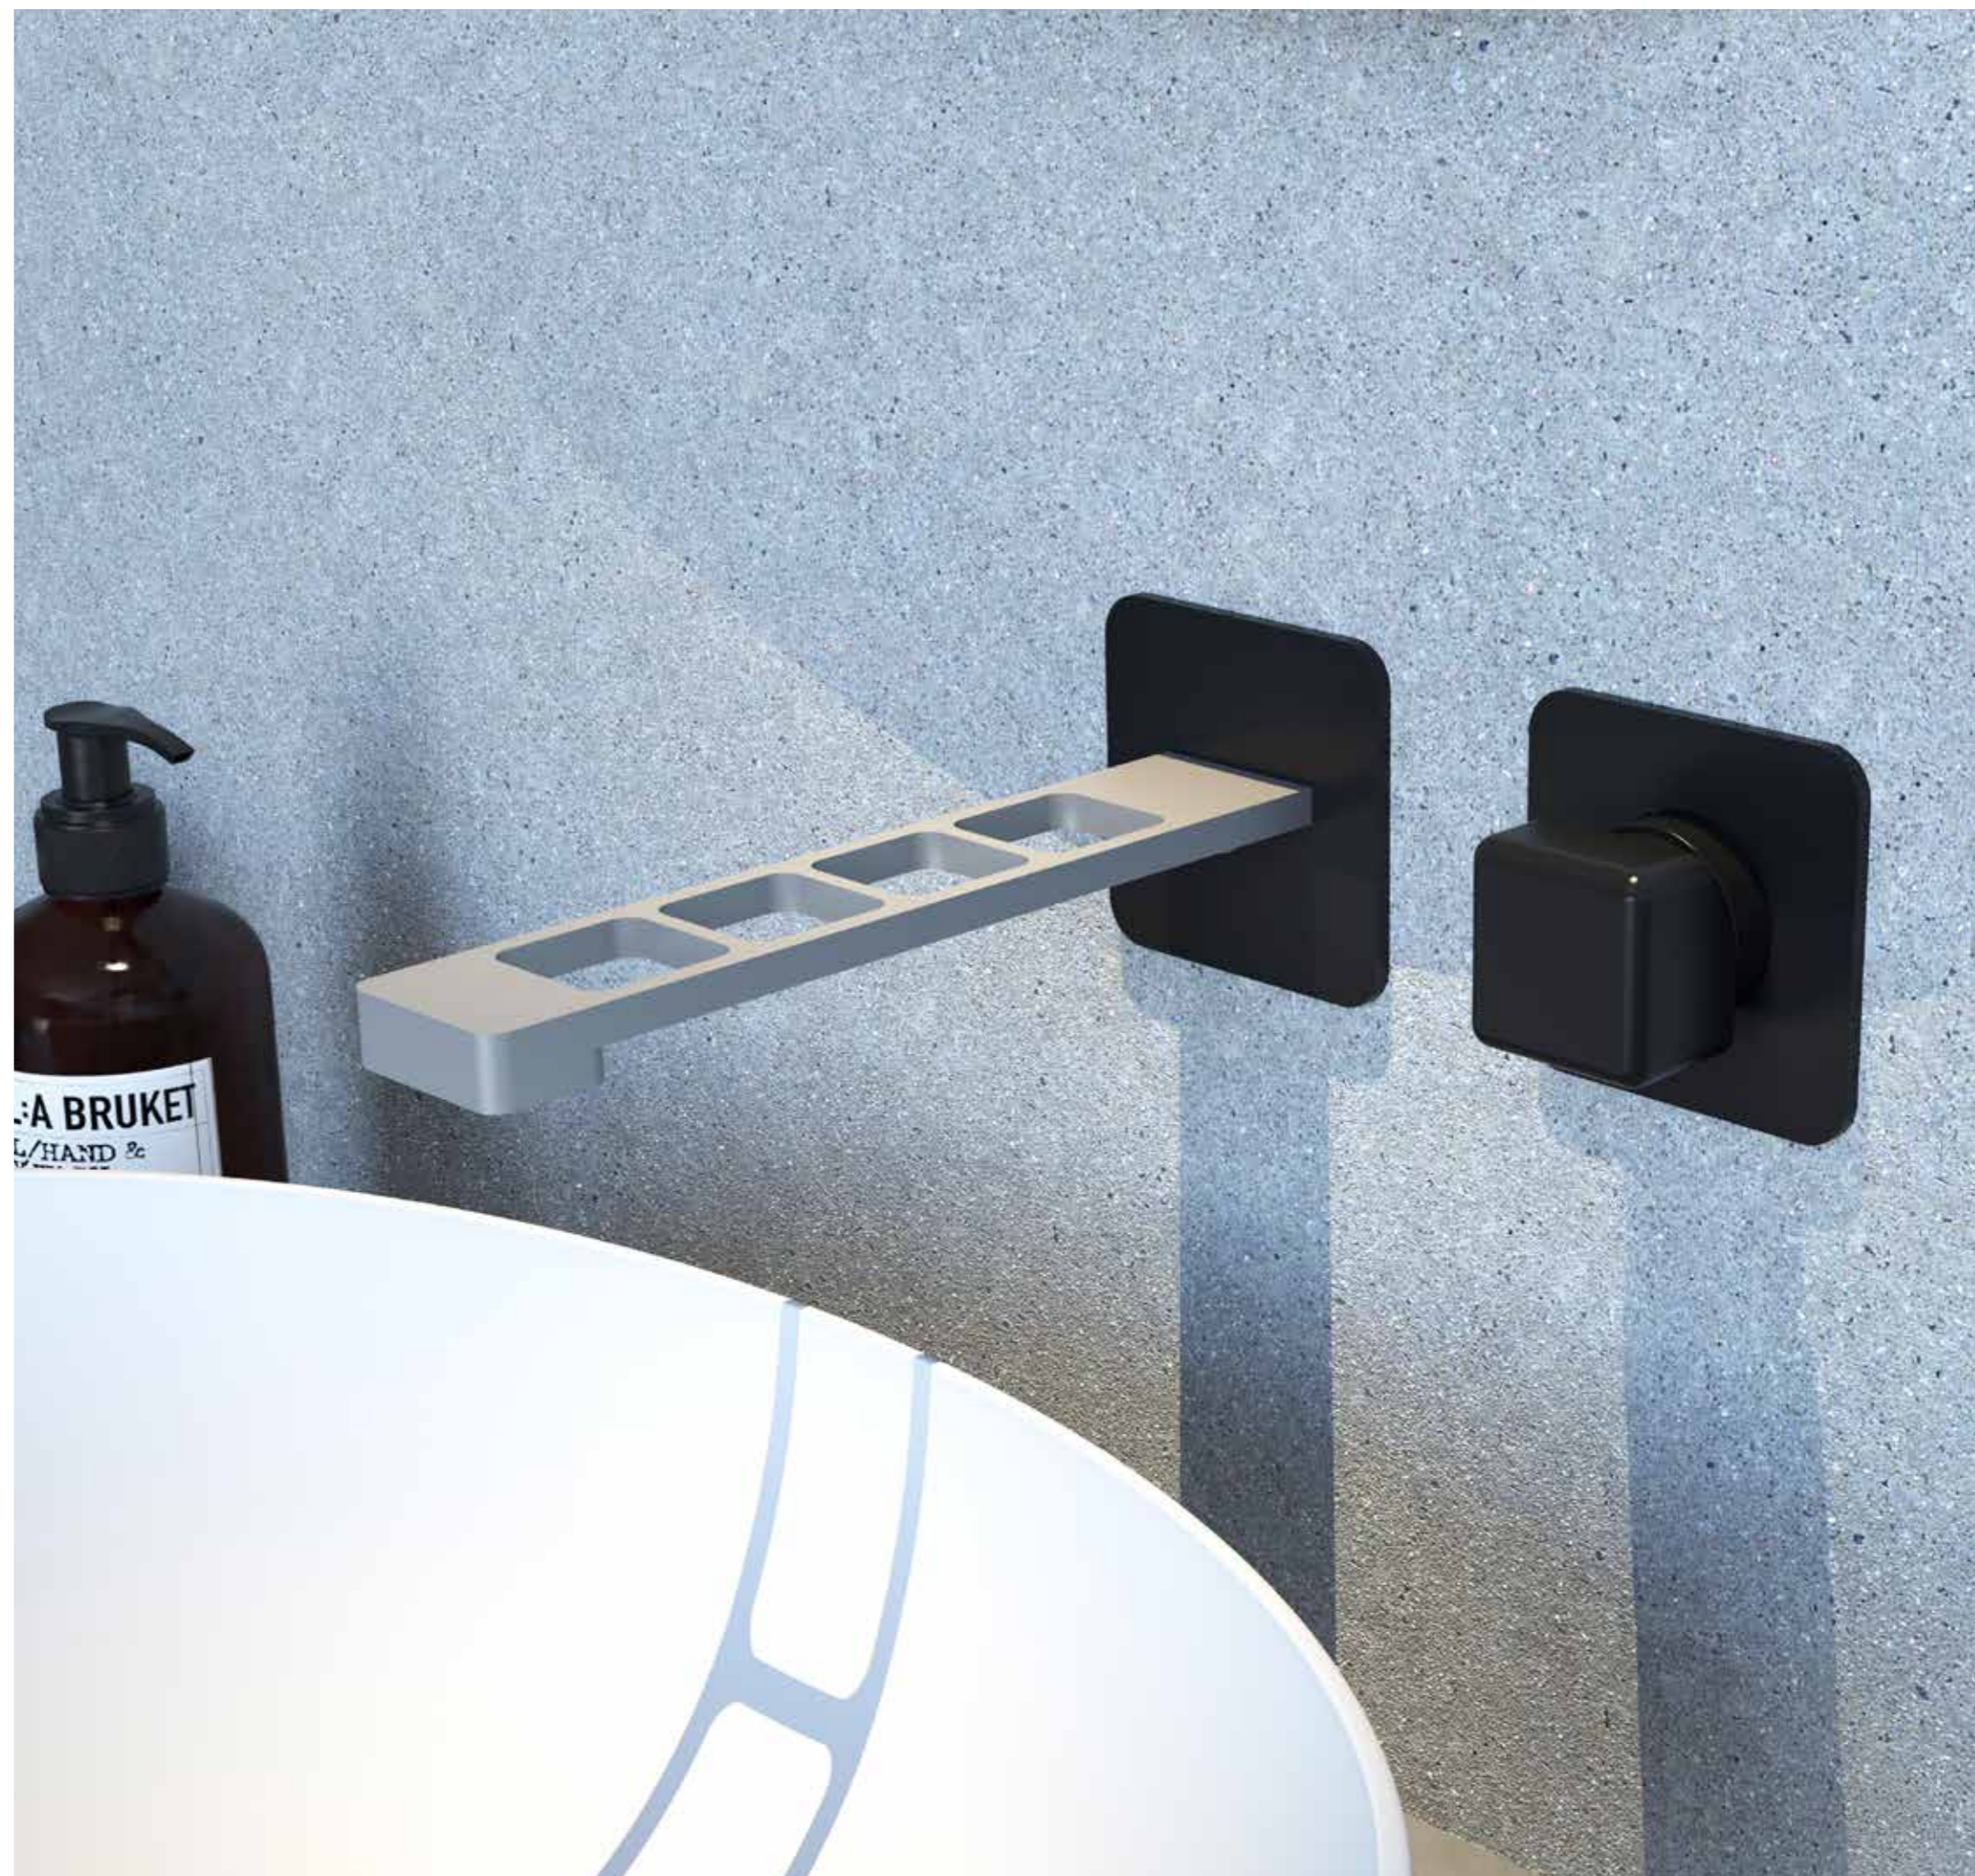

OX830401.441
Miscelatore lavabo alto
High basin mixer

Disponibile _ Available
.441 Nero + acciaio / Black + steel
.741 Bianco + acciaio / White + steel
.015 Cromo + acciaio / Chrome + steel