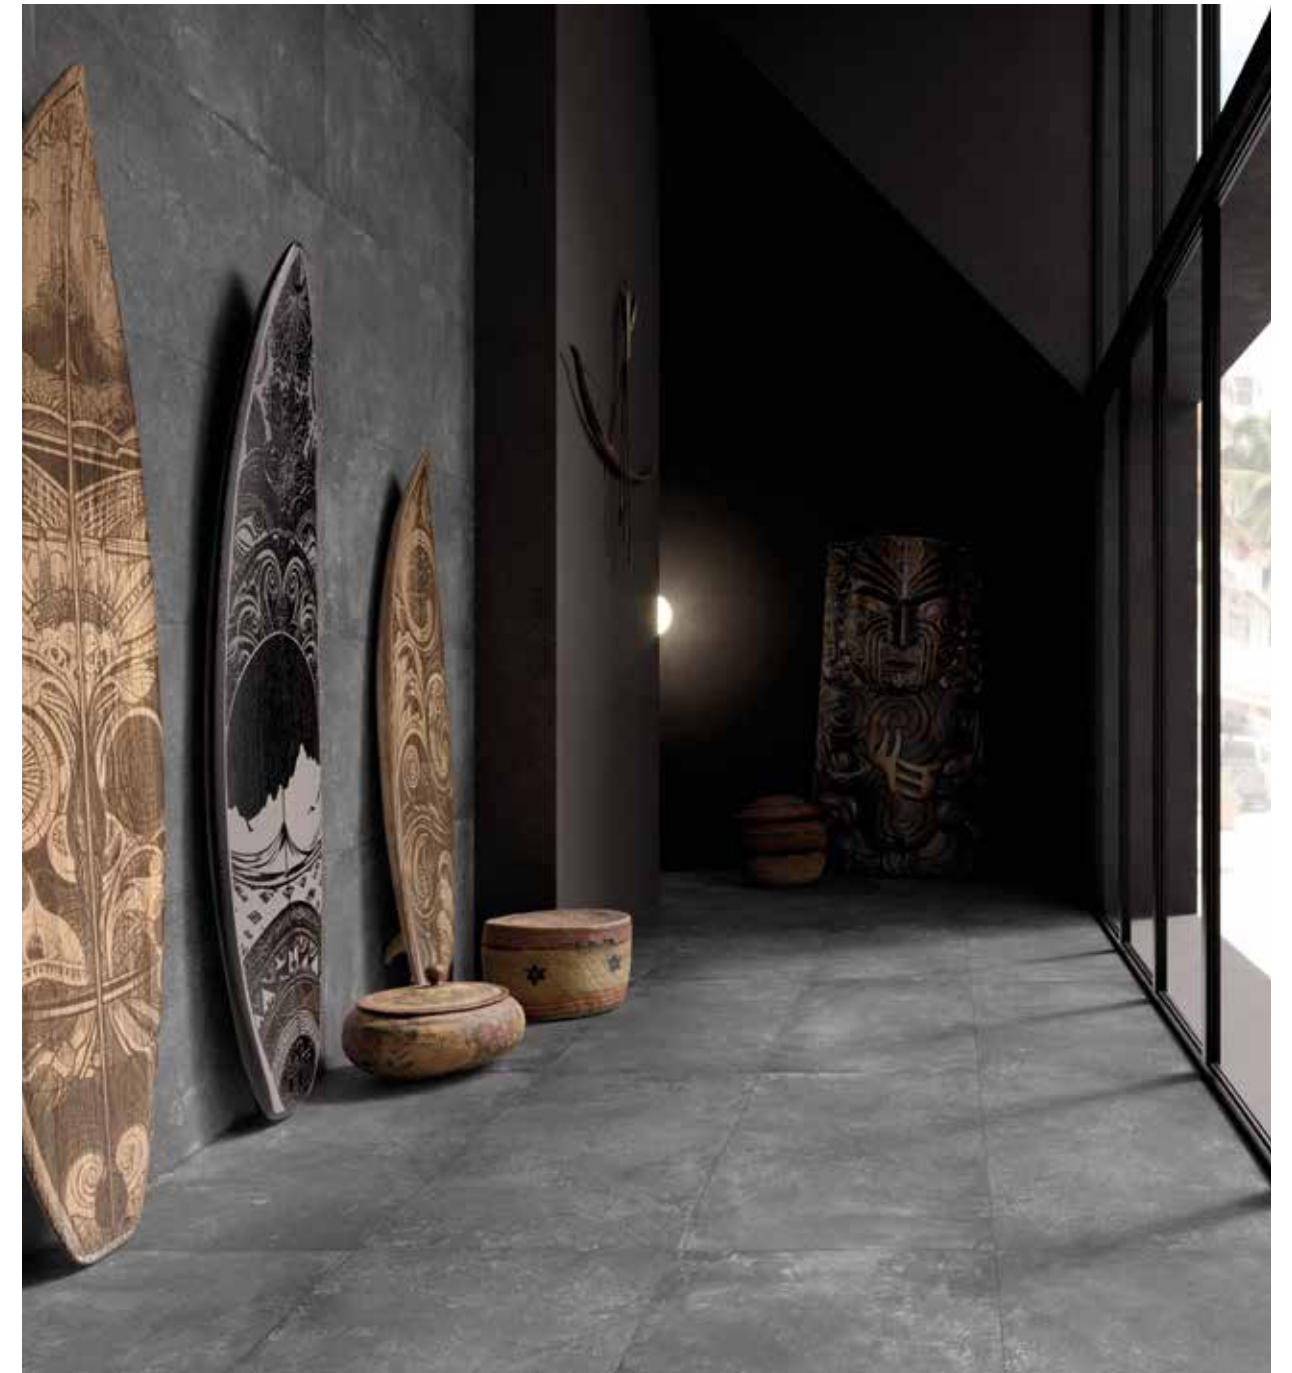

WALL REBEL GREY 60x120 24"x48"
STARDUST WARM 60x120 24"x48"
FLOOR REBEL GREY 60x120 24"x48"

GREY

DARK

WALL REBEL
DARK 60x120 24"x48"
FLOOR REBEL
DARK 60x120 24"x48"