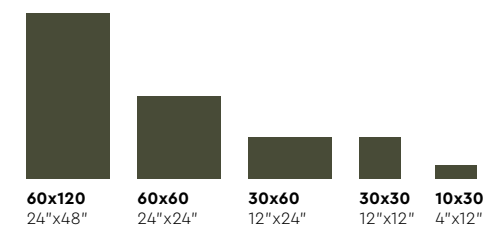

CERAMICA
EURO

REBEL

GRES PORCELLANATO SMALTATO
GLAZED PORCELAIN TILE

INDOOR R10

9mm

OLIVE

WALL REBEL OLIVE 60x120 24"x48"

STARDUST WARM 60x120 24"x48"