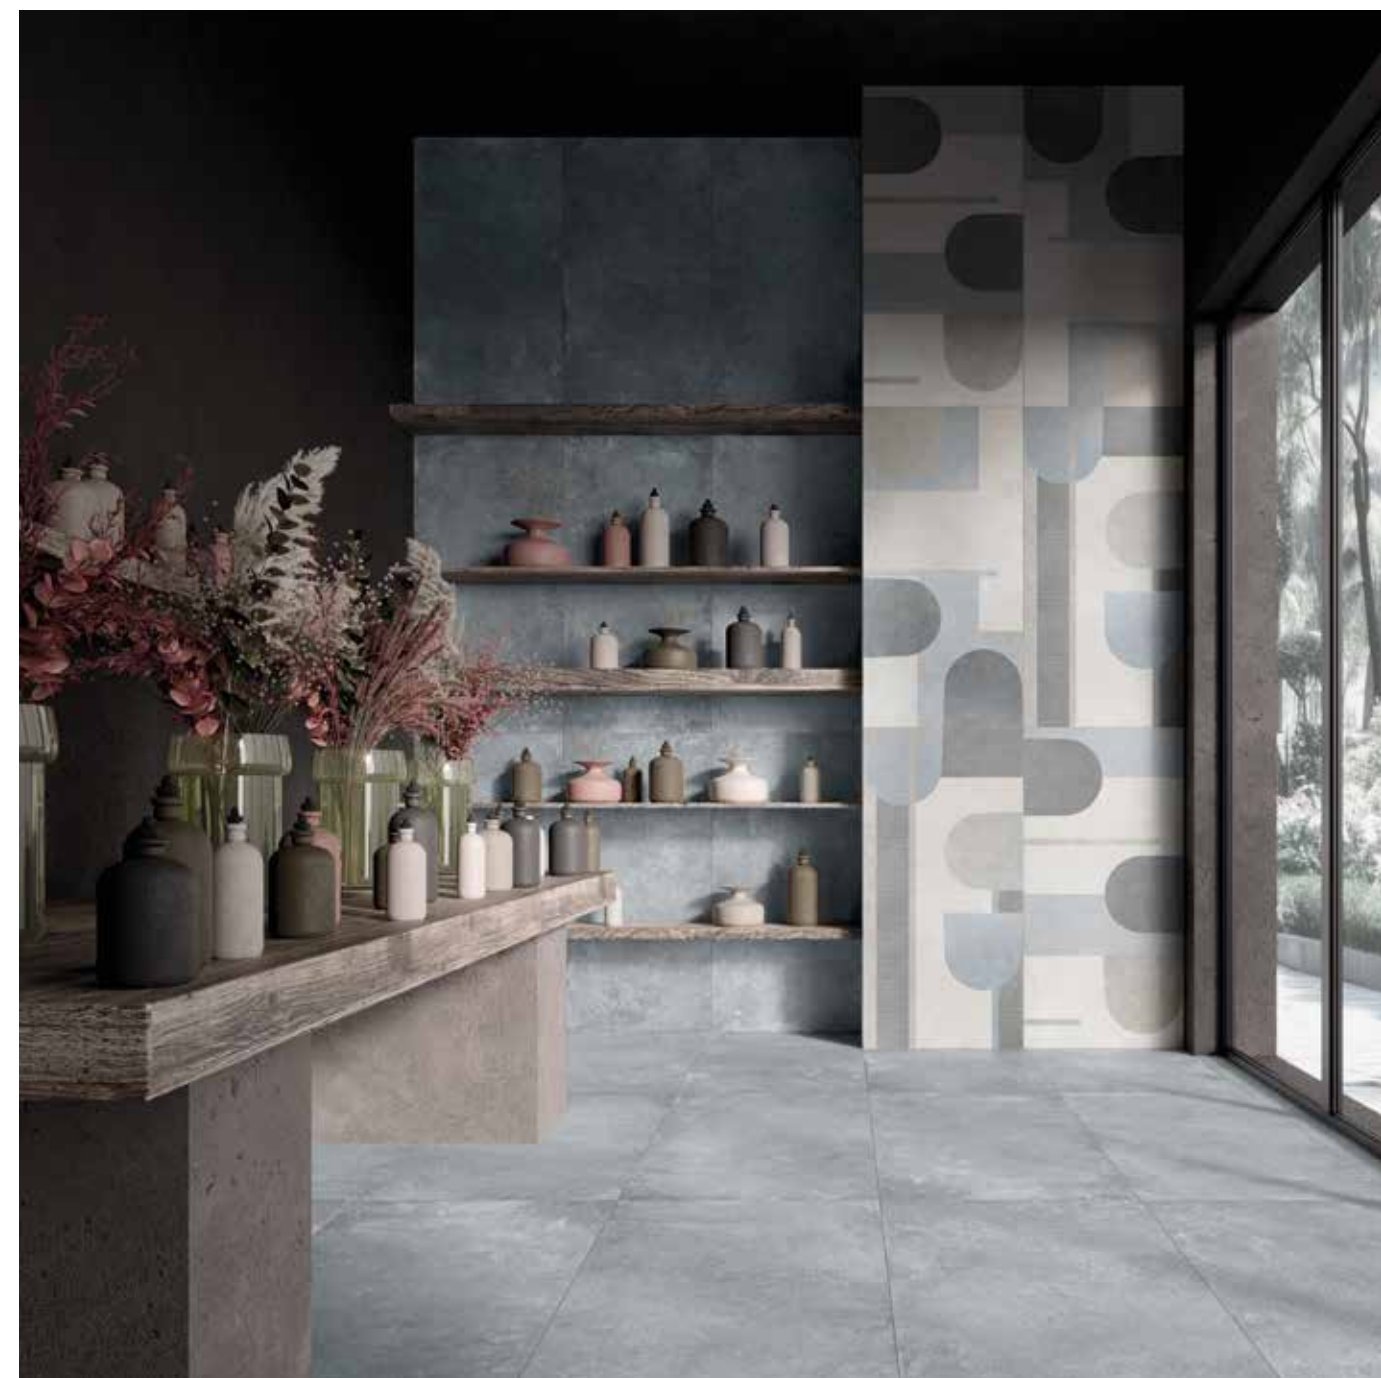

60x120 24"x48"

FLOOR REBEL BLUE

60x120 24"x48"

BLUE

WALL REBEL BLUE 60x120 24"x48"

STARDUST COLD 60x120 24"x48"

FLOOR REBEL BLUE 60x120 24"x48"

GAMMA REBEL