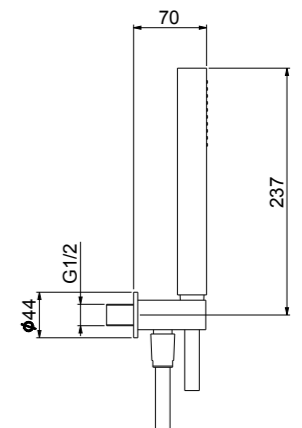

Kit supporto doccetta e flessibile satilux con presa acqua.

Shower set composed of holder, hand shower, satilux flex and intake of water.

Garniture de douche composée de support mural, douchette, flexible satilux et prise d'eau.

Acciaio inox AISI 316L
Stainless steel AISI 316L
Acier inox AISI 316L

440AI7180