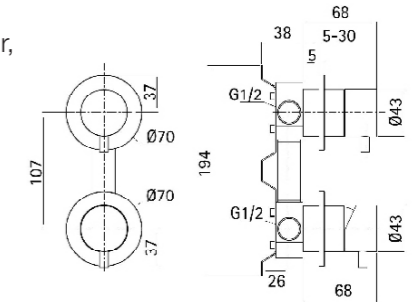

Acciaio inox AISI 316L
Stainless steel AISI 316L
Acier inox AISI 316L

30AI8731

Supporto doccetta monogetto e flessibile satilux.

Shower set composed of holder, monospray handshower and satilux flex hose.

Garniture de douche composée de support mural, douchette mono-jet et flexible satilux.