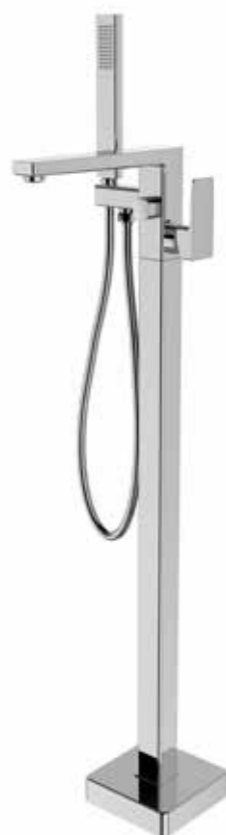

140CR4454
Miscelatore vasca a
pavimento.
Floor-mounted bath mixer.