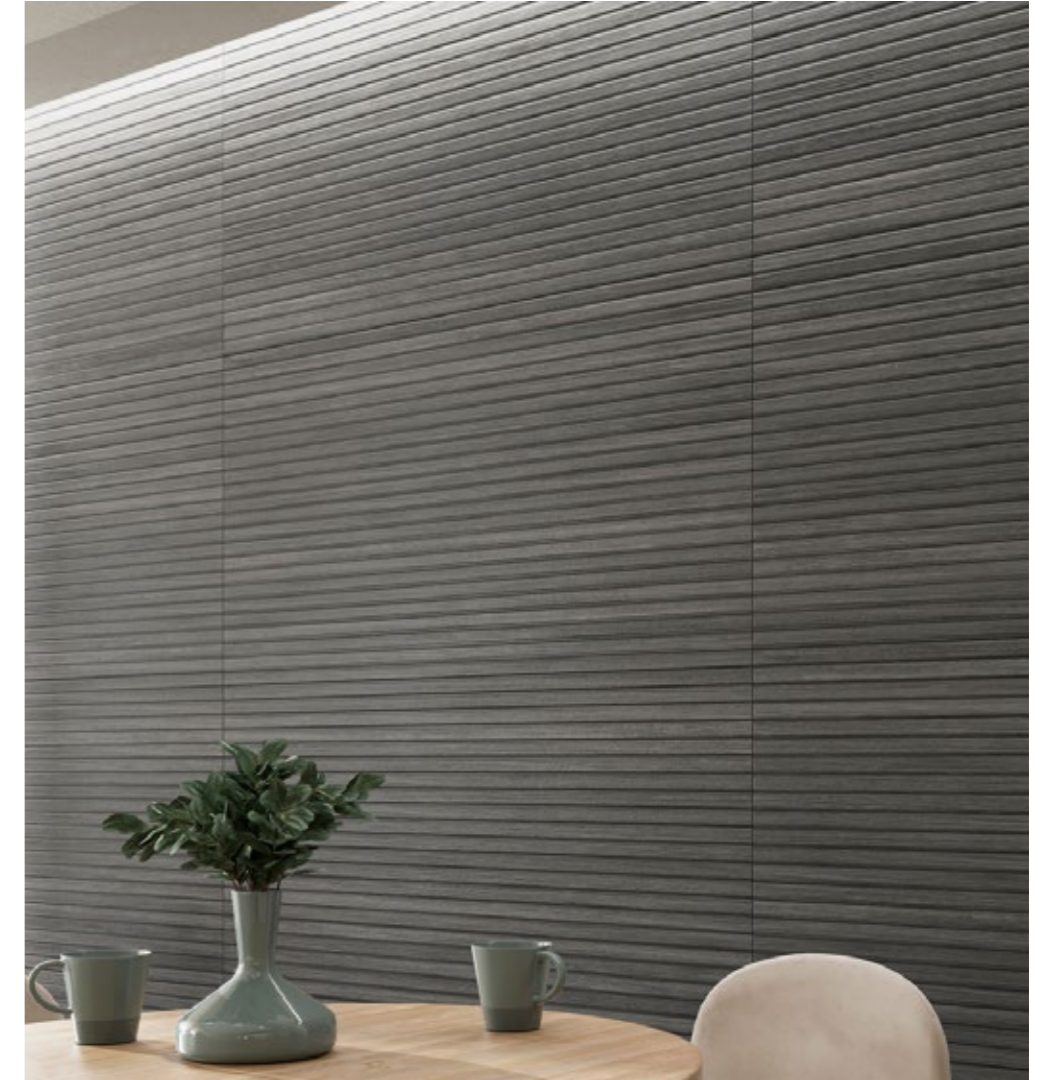

DURSTONE

OSAKA

nature line

OSAKA

WALL
Osaka Black Natural 60x120

WALL
Osaka Black Natural 60x120

FLOOR
Somport Light Natural 120x120

OSAKA

WALL

Osaka White Natural 60x120
Osaka Grey Natural 60x120

FLOOR

Chevrons Printemps Natural 60x120

WALL

Osaka White Natural 60x120

FLOOR

Chevrons Automne Natural 60x120