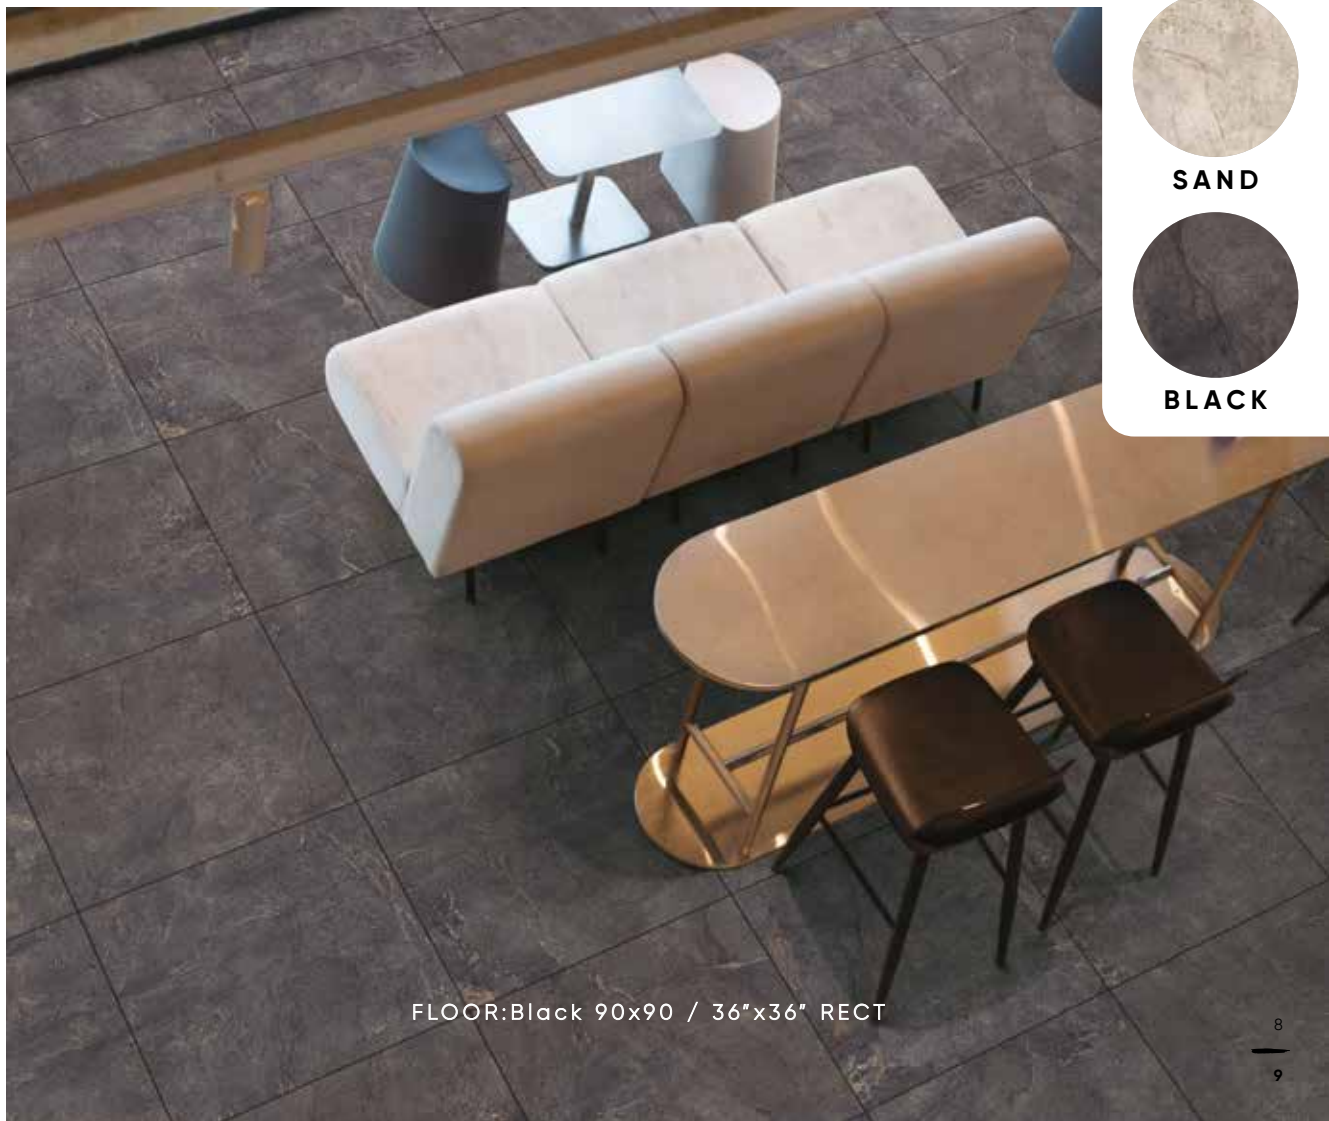

# EFFETTO PIETRA

WALL: Dec. Bloom Cold 60x120 / 24"x48" RECT + Milestone White 60x120 / 24"x48" RECT  
FLOOR: Milestone Silver 60x120 / 24"x48" RECT

THE COLOR  
*Range*

WHITE

SILVER

SAND

BLACK

FLOOR: Black 90x90 / 36"x36" RECT