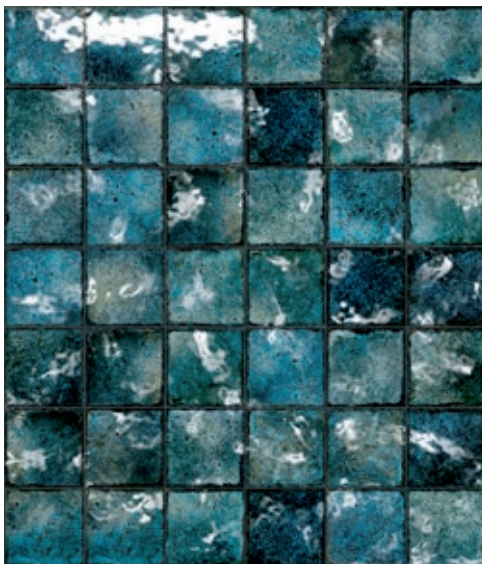

Mayor
CERÁMICA

TROPIC
COLLECTION

COLOURS · COLORES

TROPIC TURQUETA

out
C3

in
C1

TROPIC AGUAMARINA

out
C3

Scotch outer trim

Escocia cantonera exterior

MDCA EE00 4.5x4.5

Scotch inner trim

Escocia cantonera interior

MDCA EI00 5.5x5.5

Outer angle corner

Esquina cantonera exterior