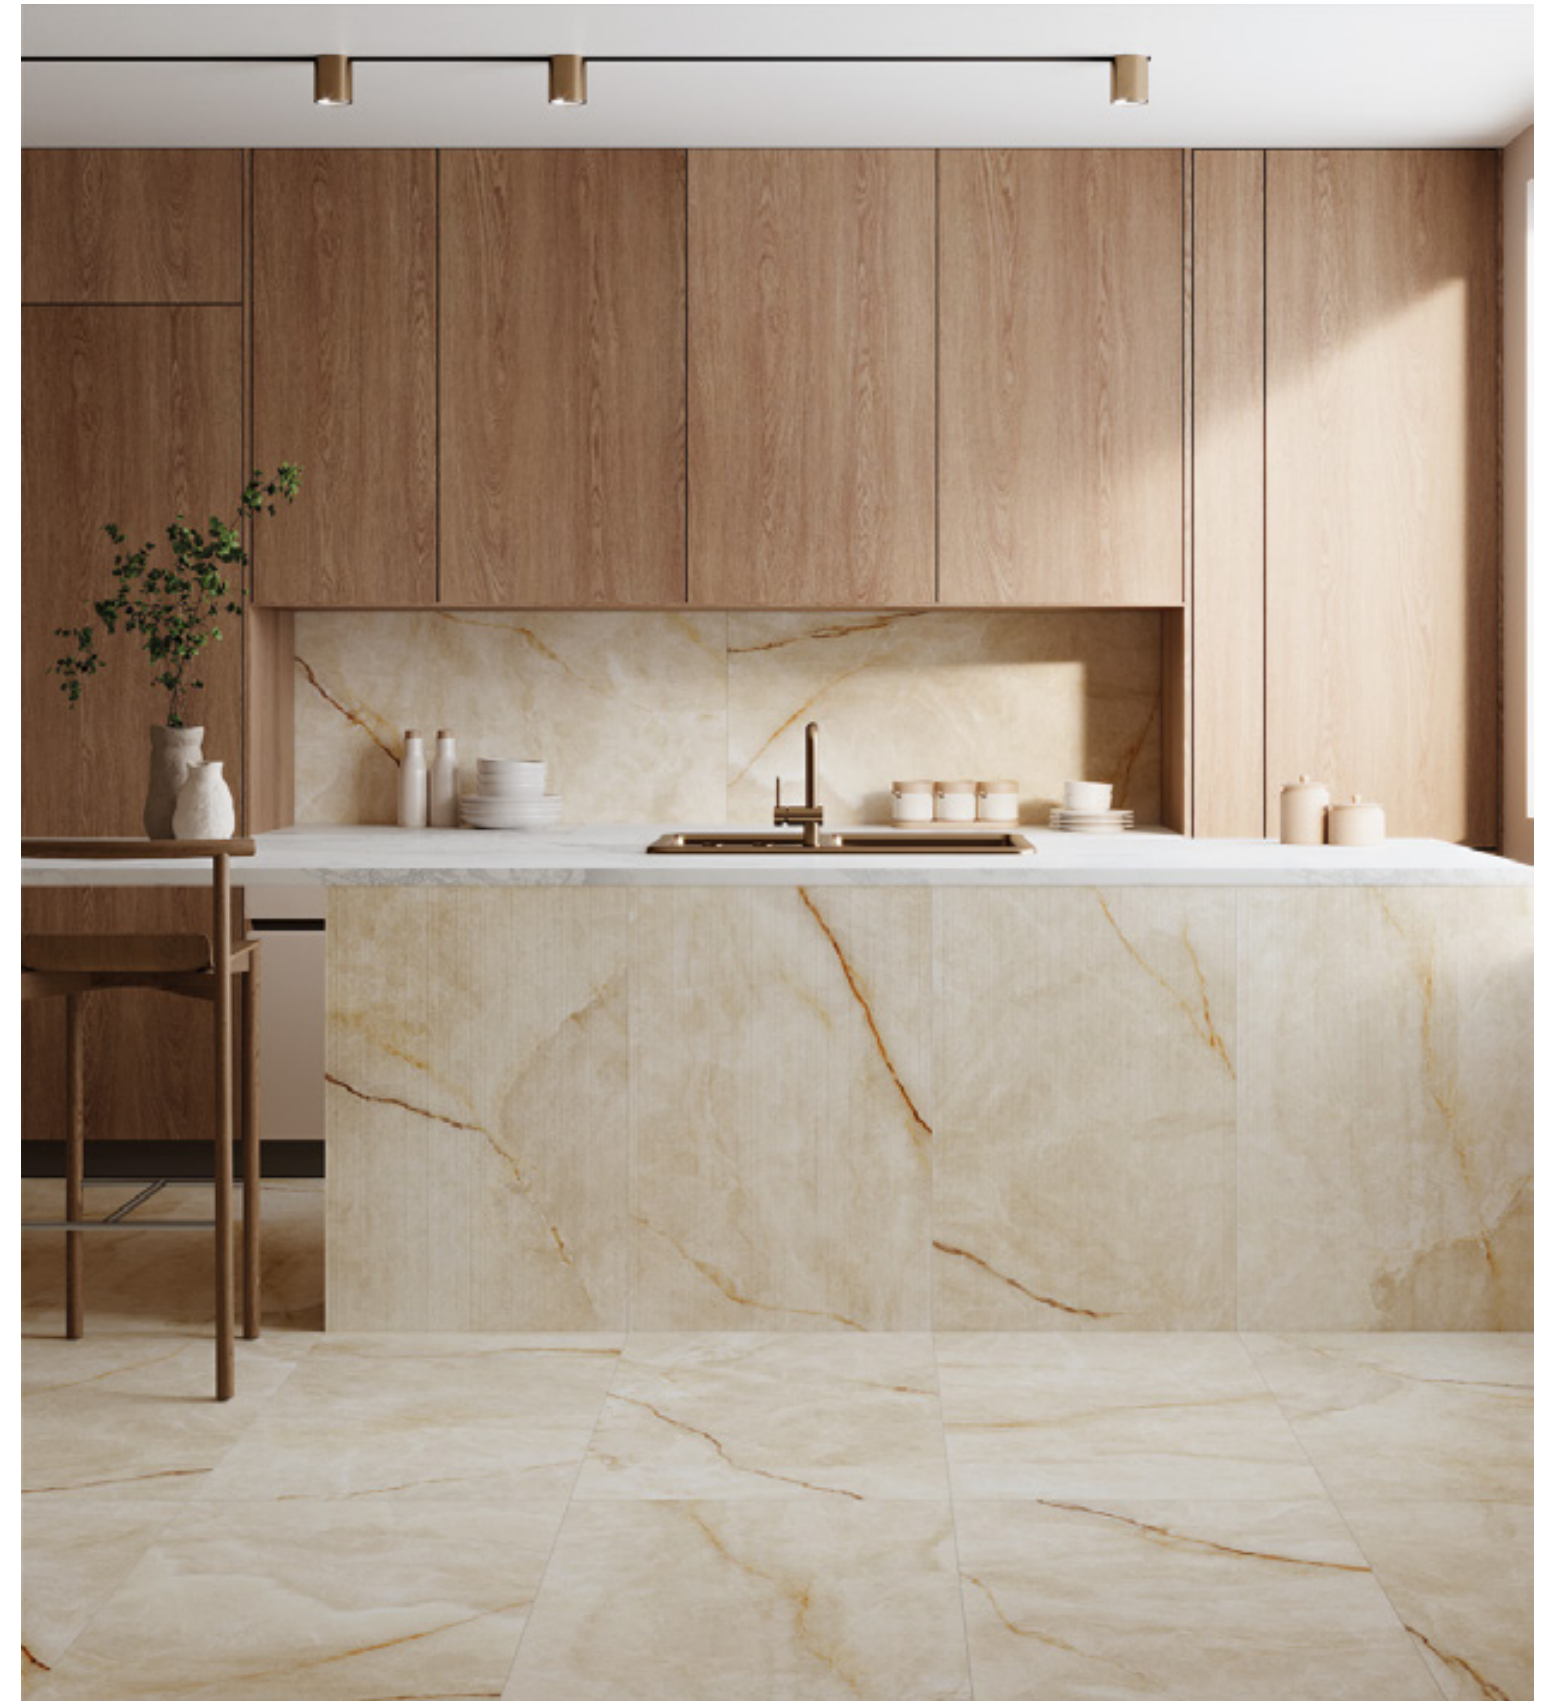

Rect. Nuvola Gold 59,1x119,1 / 23,3"x46,9" · Rect. Deco Nuvola Gold 59,1x119,1 / 23,3"x46,9"