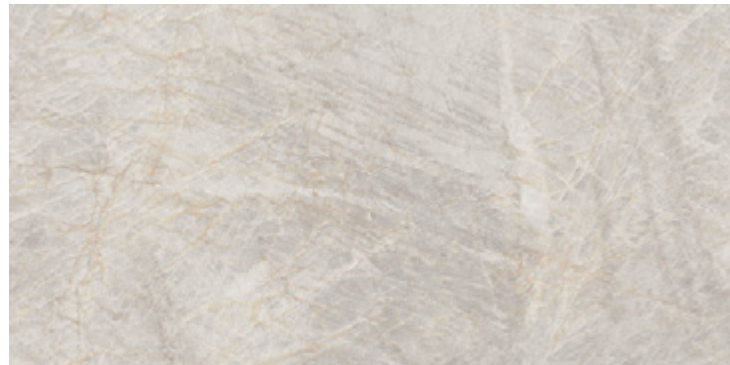

Rect. 60x120 cm / 23,6"x47,3"
60x60 cm / 23,6"x23,6"
32x62,5 cm / 12,6"x24,6"

Rect. Taj Mahal Pearl 60x120 / 23,6"x47,3"

GF-20584B

Rect. Deco Taj Mahal Pearl 60x120 / 23,6"x47,3"

GF-20584D

Rect. Taj Mahal Natural 60x120 / 23,6"x47,3"