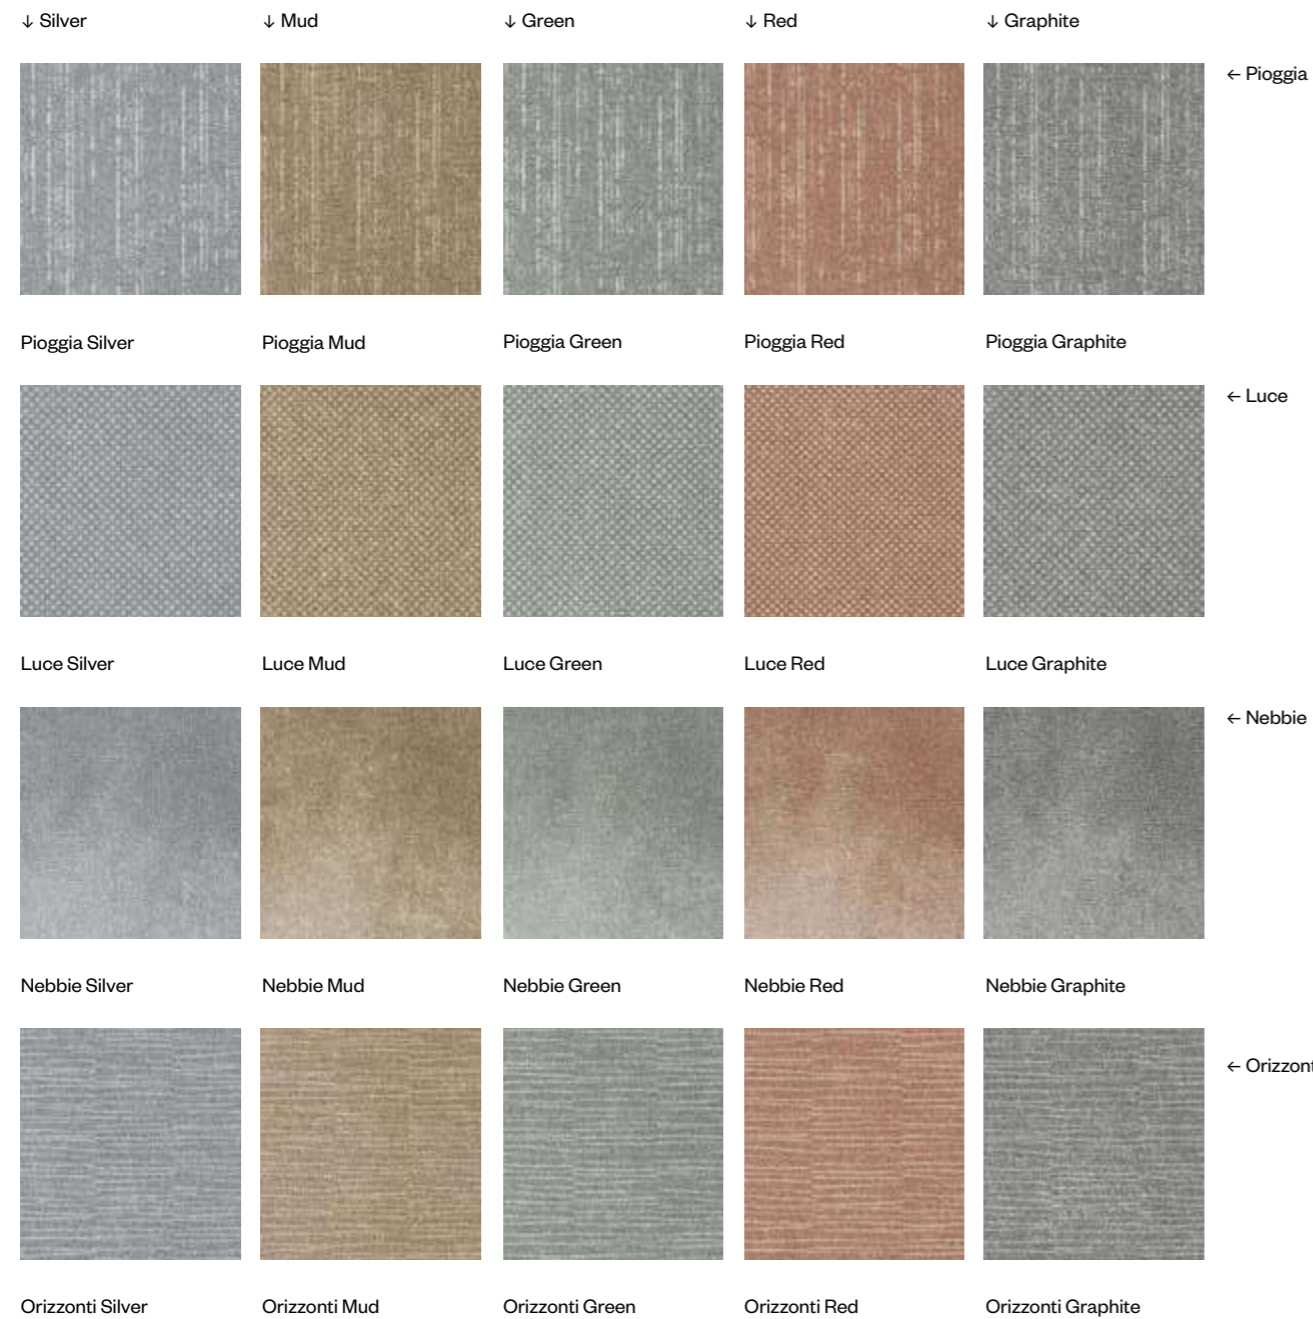

Carte da parati

Wallpapers

* ^{EN} Le carte da parati Wet sono ideali per l'ambiente bagno e le stanze umide.
^{EN} "Wet" wallpapers are ideal in the bathroom, or in other damp or humid environments