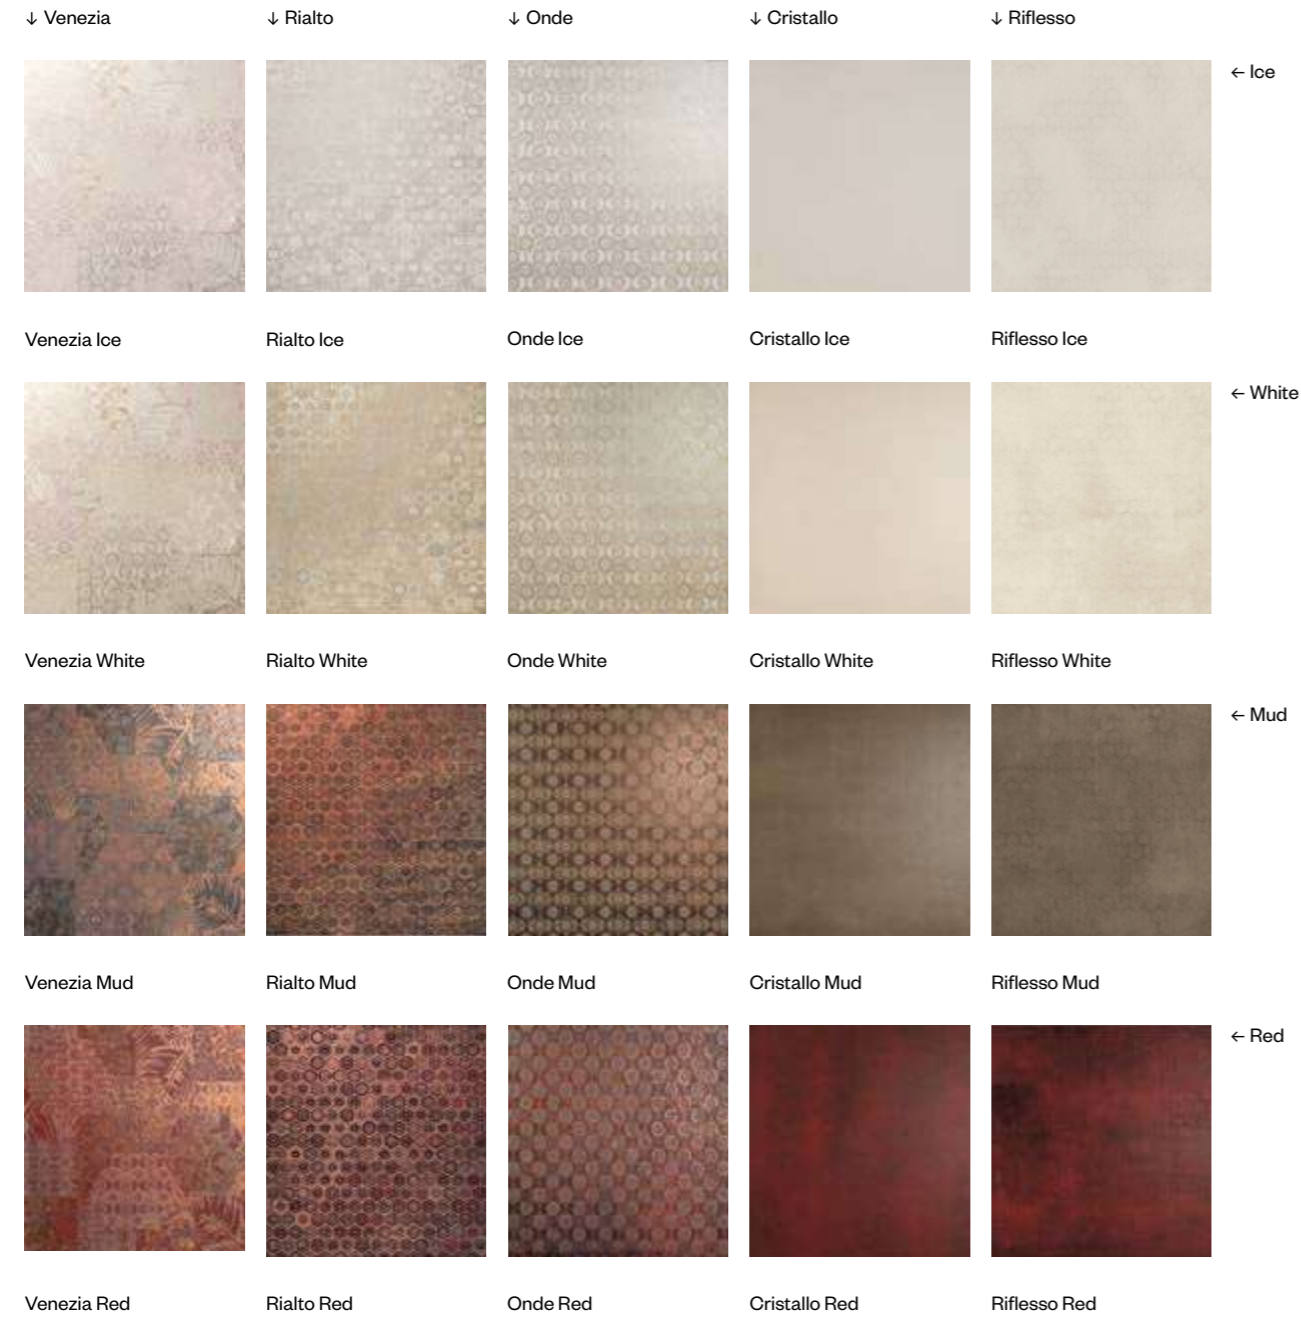

Superfici ceramiche

Ceramic surfaces

☐ Fuga minima consigliata
EN Minimum recommended grout line
2mm