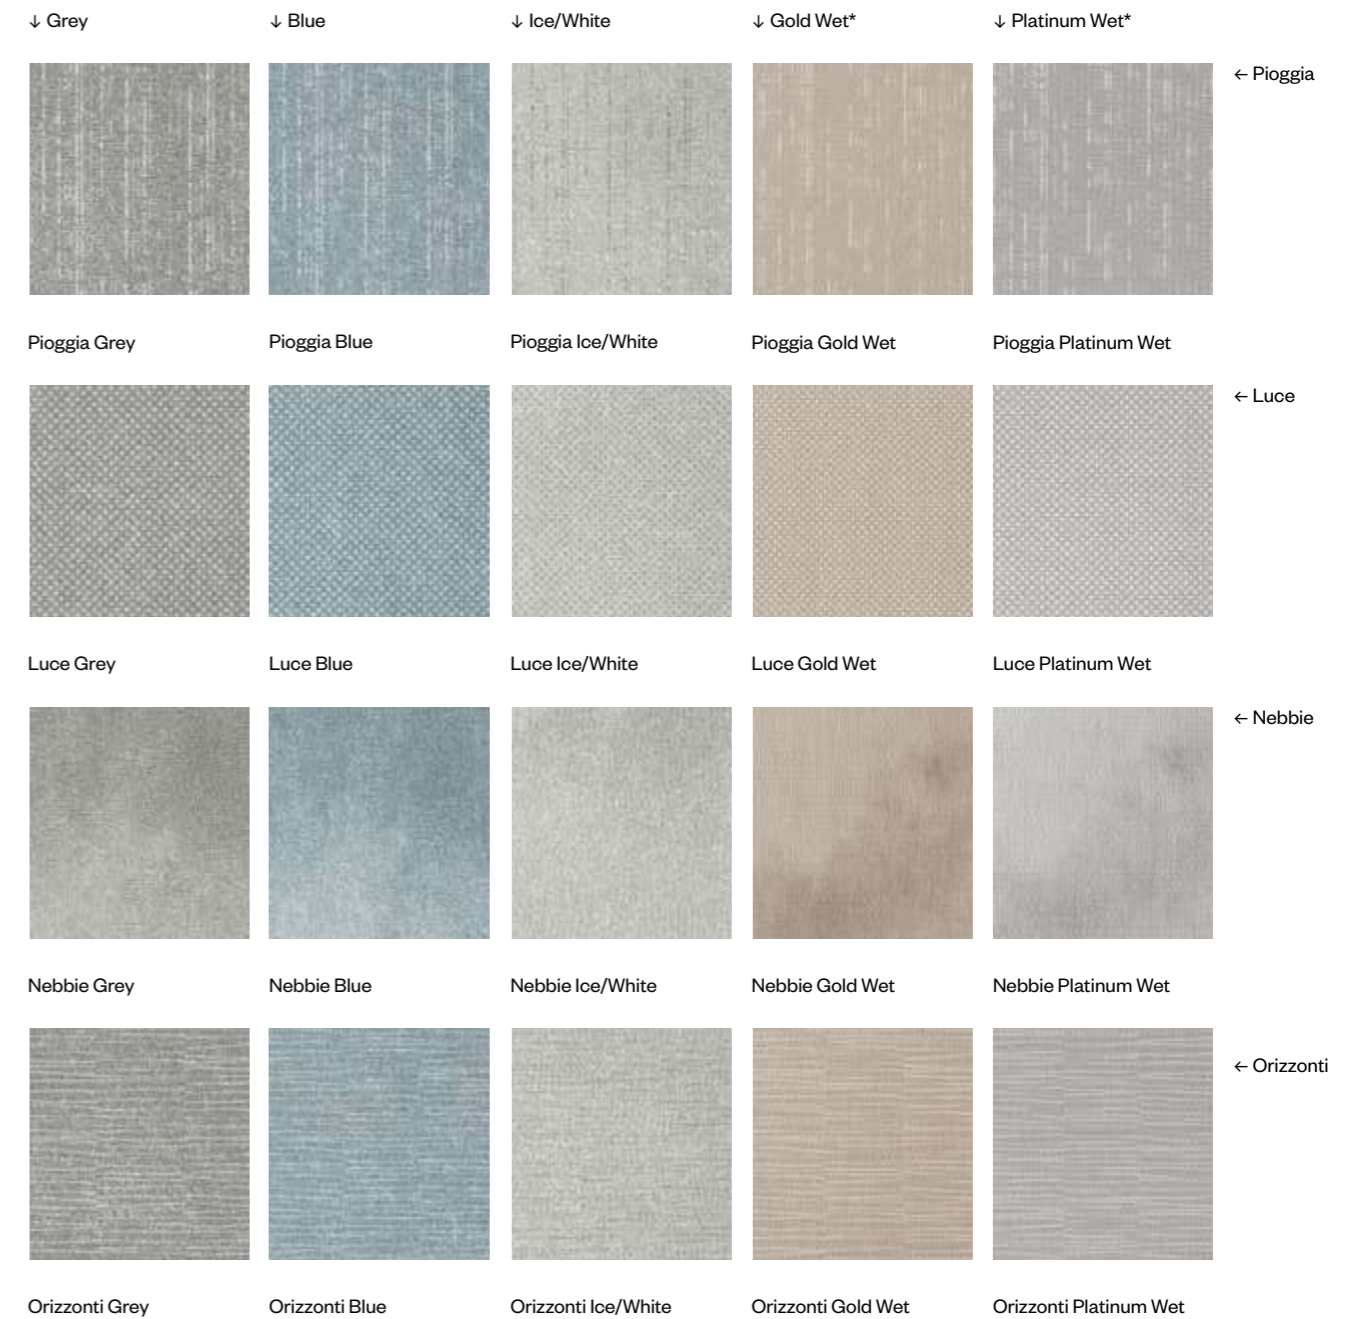

Carte da parati

Wallpapers

* ^{EN} Le carte da parati Wet sono ideali per l'ambiente bagno e le stanze umide.
^{EN} "Wet" wallpapers are ideal in the bathroom, or in other damp or humid environments