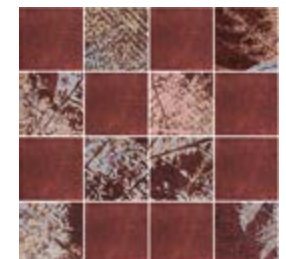

Foliage
Red

* misure nominali - *nominal sizes