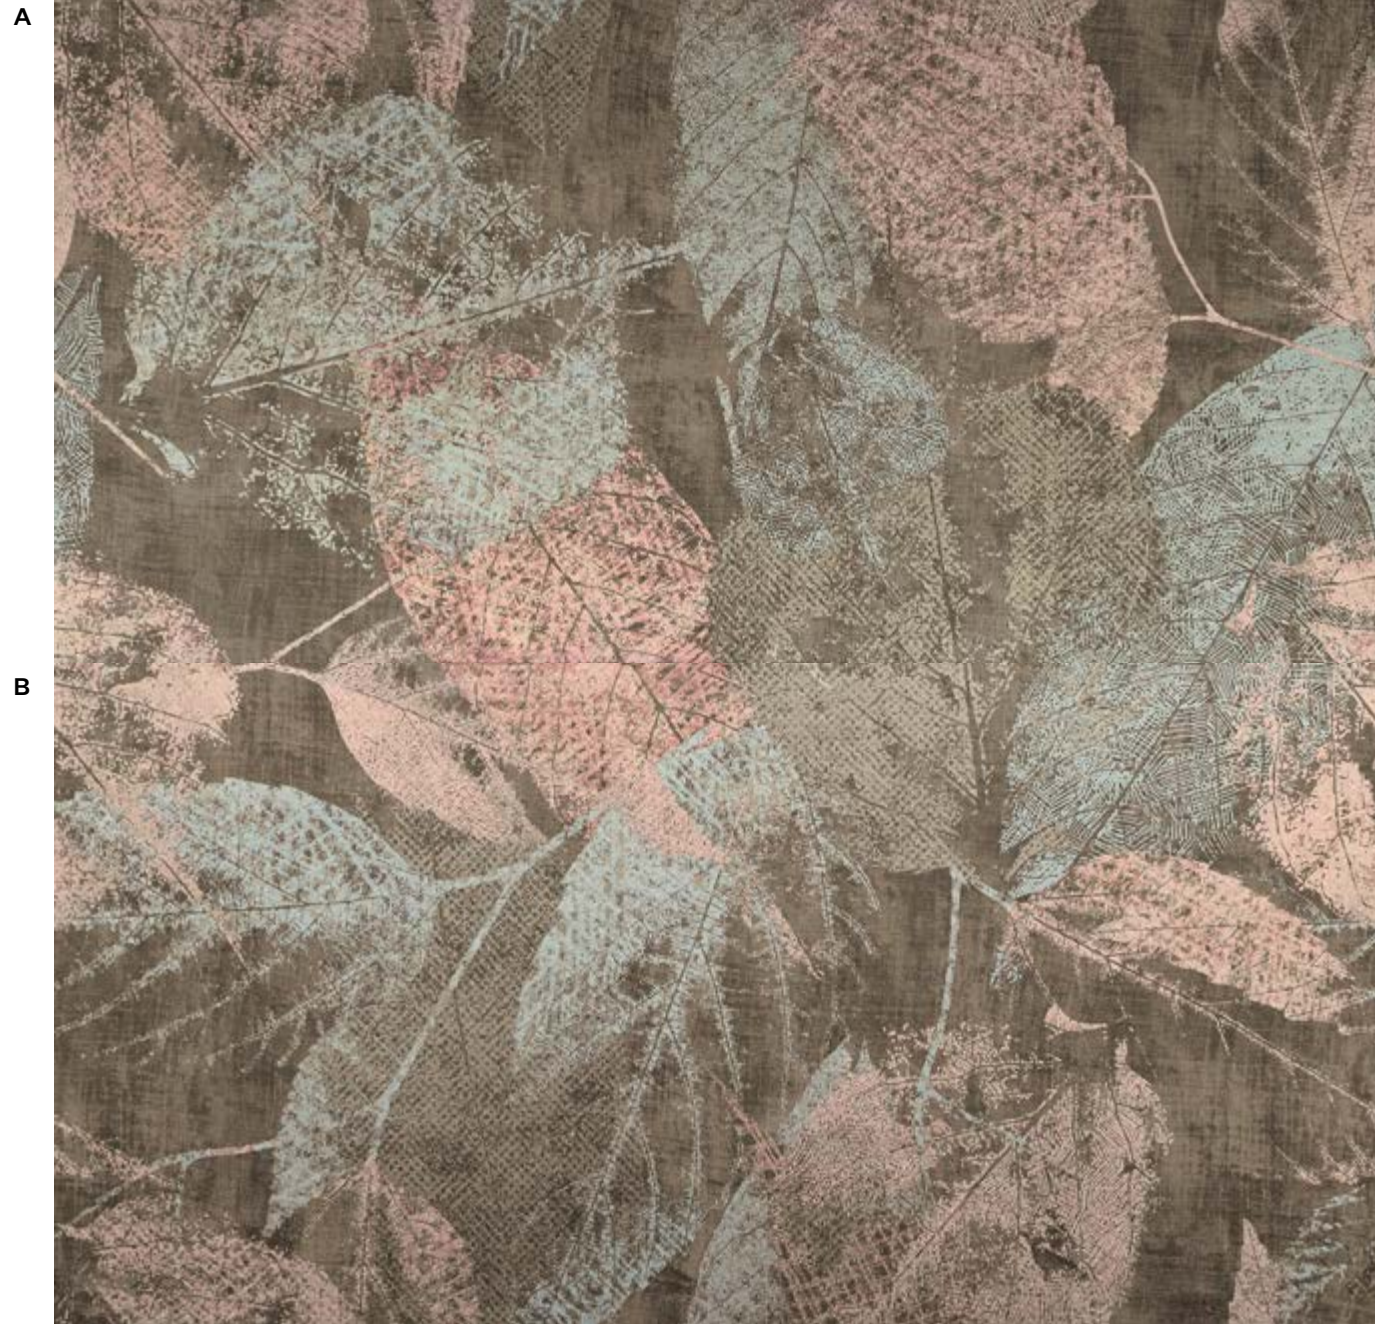

Foliage Bronze

Spessore ^{EN} Thickness:
≈6,5 mm

Fuga minima consigliata
^{EN} Minimum recommended grout line
2mm