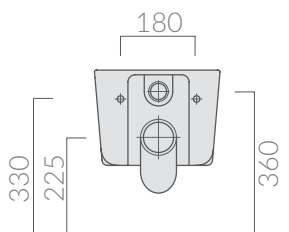

ATTENZIONE/ ATTENTION

Galassia Srl persegue la filosofia di migliorare i prodotti aggiungendo nuovi materiali, innovazioni progettuali e tecnologie produttive. L'azienda si riserva di cambiare

schede tecniche e caratteristiche di funzionamento degli articoli in ogni momento e senza necessità di preavviso. I pesi possono subire variazioni del 20 %

Galassia Srl is constantly improving its products by adding new materials, new projects and modern production technologies. The company reserves the right to change any technical

specifications/dimension and/or operating characteristics of the products at any time and without giving notice. The ceramic items weight may vary up to 20%.