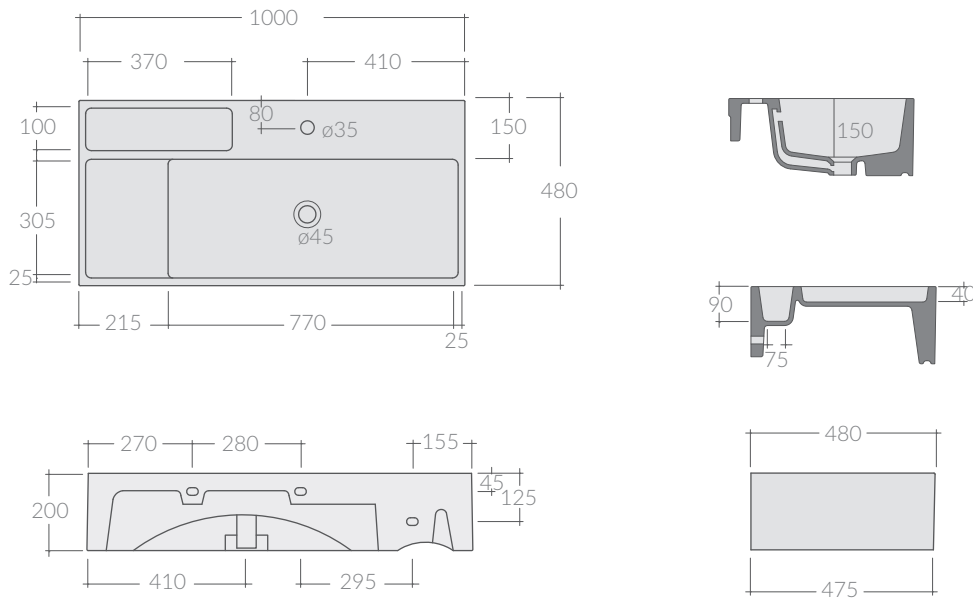

ATTENZIONE/ ATTENTION

Galassia Srl persegue la filosofia di migliorare i prodotti aggiungendo nuovi materiali, innovazioni progettuali e tecnologie produttive. L'azienda si riserva di cambiare

schede tecniche e caratteristiche di funzionamento degli articoli in ogni momento e senza necessità di preavviso. I pesi possono subire variazioni del 20 %

Galassia Srl is constantly improving its products by adding new materials, new projects and modern production technologies. The company reserves the right to change any technical

specifications/dimension and/or operating characteristics of the products at any time and without giving notice. The ceramic items weight may vary up to 20%.