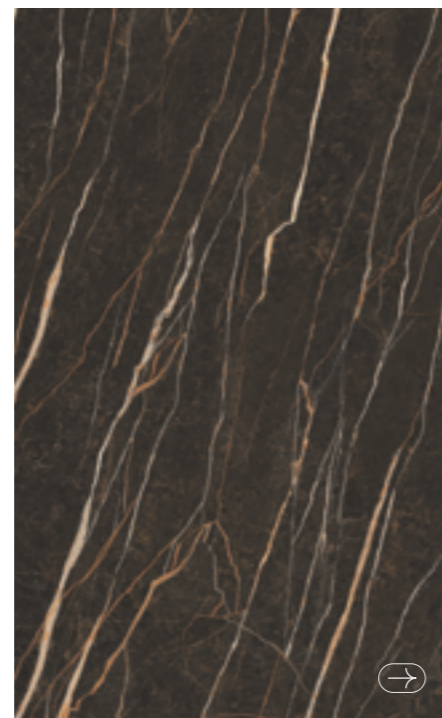

INVISIBLE BLUSH / polished
120x280, 120x120, 60x120 cm

INVISIBLE GREEN / polished
120x280, 120x120, 60x120 cm

ABSTRACT RUST / polished
120x280, 120x120, 60x120 cm

ABSTRACT GREEN / polished
120x280, 120x120, 60x120 cm

PLEASURE BROWN / soft, matt
120x280, 120x120, 60x120

IMPULSIVE BLACK / polished
120x280, 120x120, 60x120

CONSISTENT DESIGN

Large-size tile goes nicely with a broad range of TRI-D sintered stone and massive gres 2.0 by Ceramika Paradyż in terms of colours and designs. Thanks to that, you can create consistent-style space both indoors and outdoors which makes this product unique on the market.