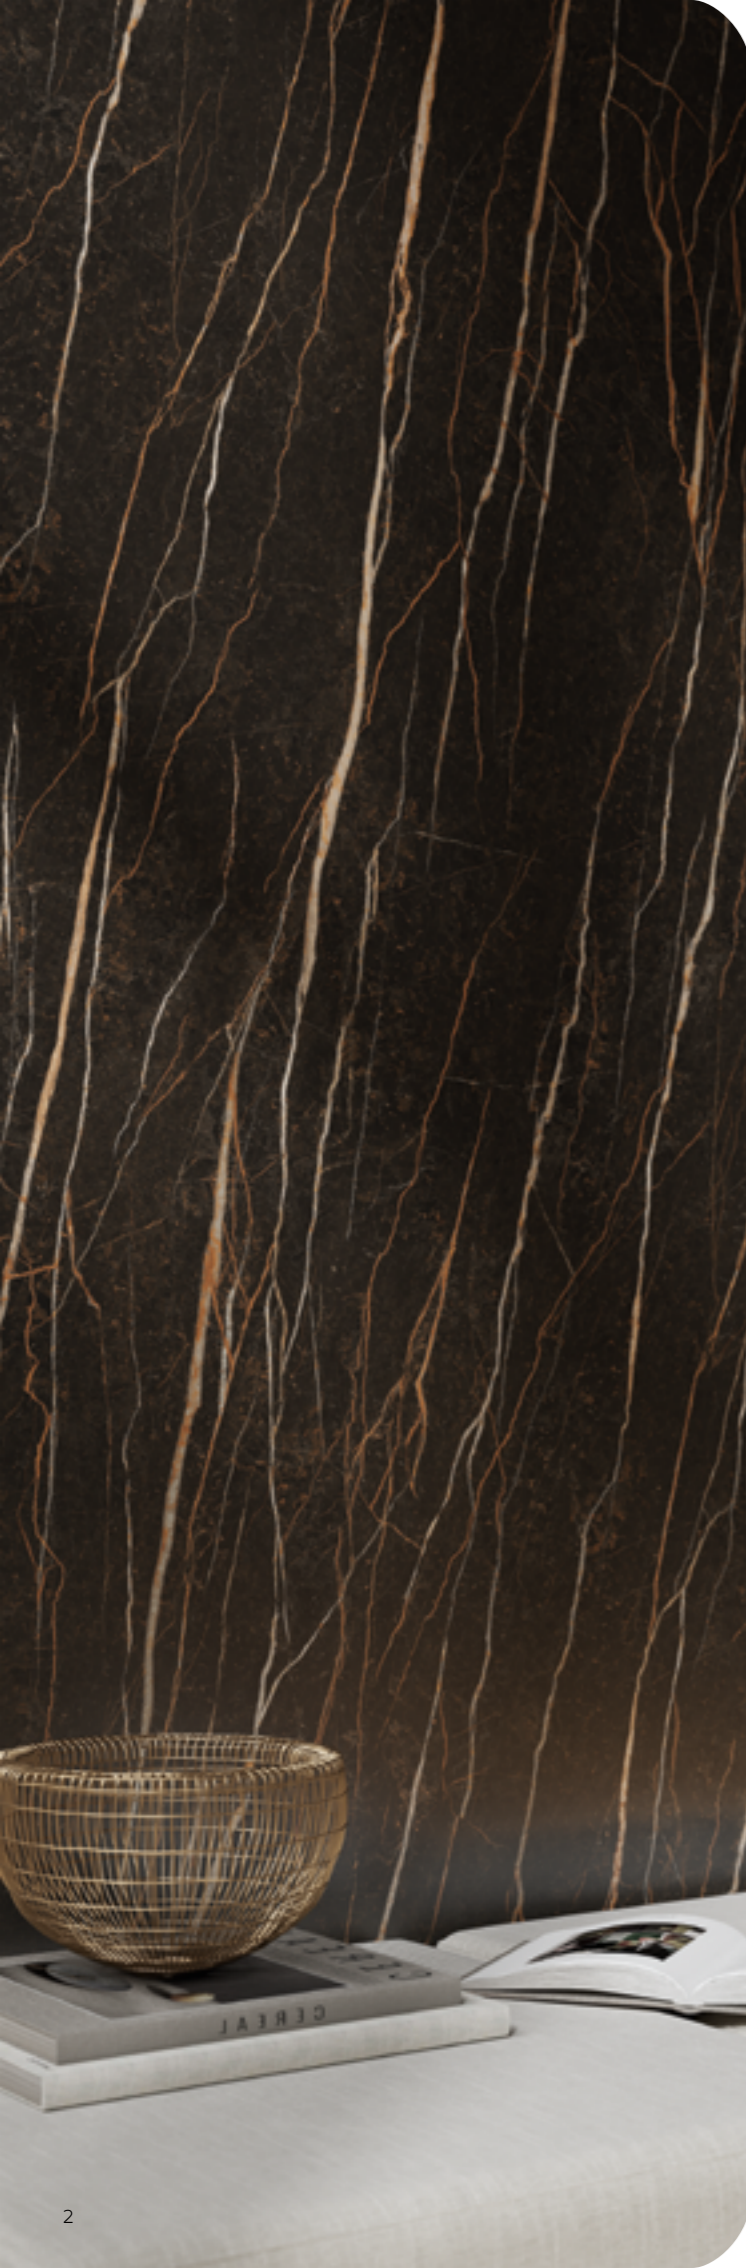

PARADYZ

MONUMENTAL

LARGE-SIZE TILES

NEW FACE OF MAXIMALISM

The Monumental collection is a ceramic series inspired by nature, combining natural aesthetics with modern trends. The authenticity of the new designs reflecting natural stone as well as concrete will enhance the existing products in the series. **Large panels measuring up to 120x280 cm provide versatility for both indoor and outdoor use – on walls, floors and as decorative cladding.** The various finishes (matt, polished, soft) adapt to the character of even the most individual spaces. Excellent technical parameters guarantee durability and versatility. It is a sophisticated collection with exceptional realism in design, bringing the beauty of nature into your environment.

NATURE IN A NEW FORM

Among the novelties on show, the Monumental collection includes timeless and elegant inspirations of the most desirable natural stones. **Different background colours, quiet or avant-garde colours** reflect the richness of nature in a non-obvious way. It is also an alternative to the increasingly unavailable and very expensive raw materials found in nature. On the other hand, for those who prefer minimalist and industrial spaces, **there are designs reflecting concrete in various shades.**