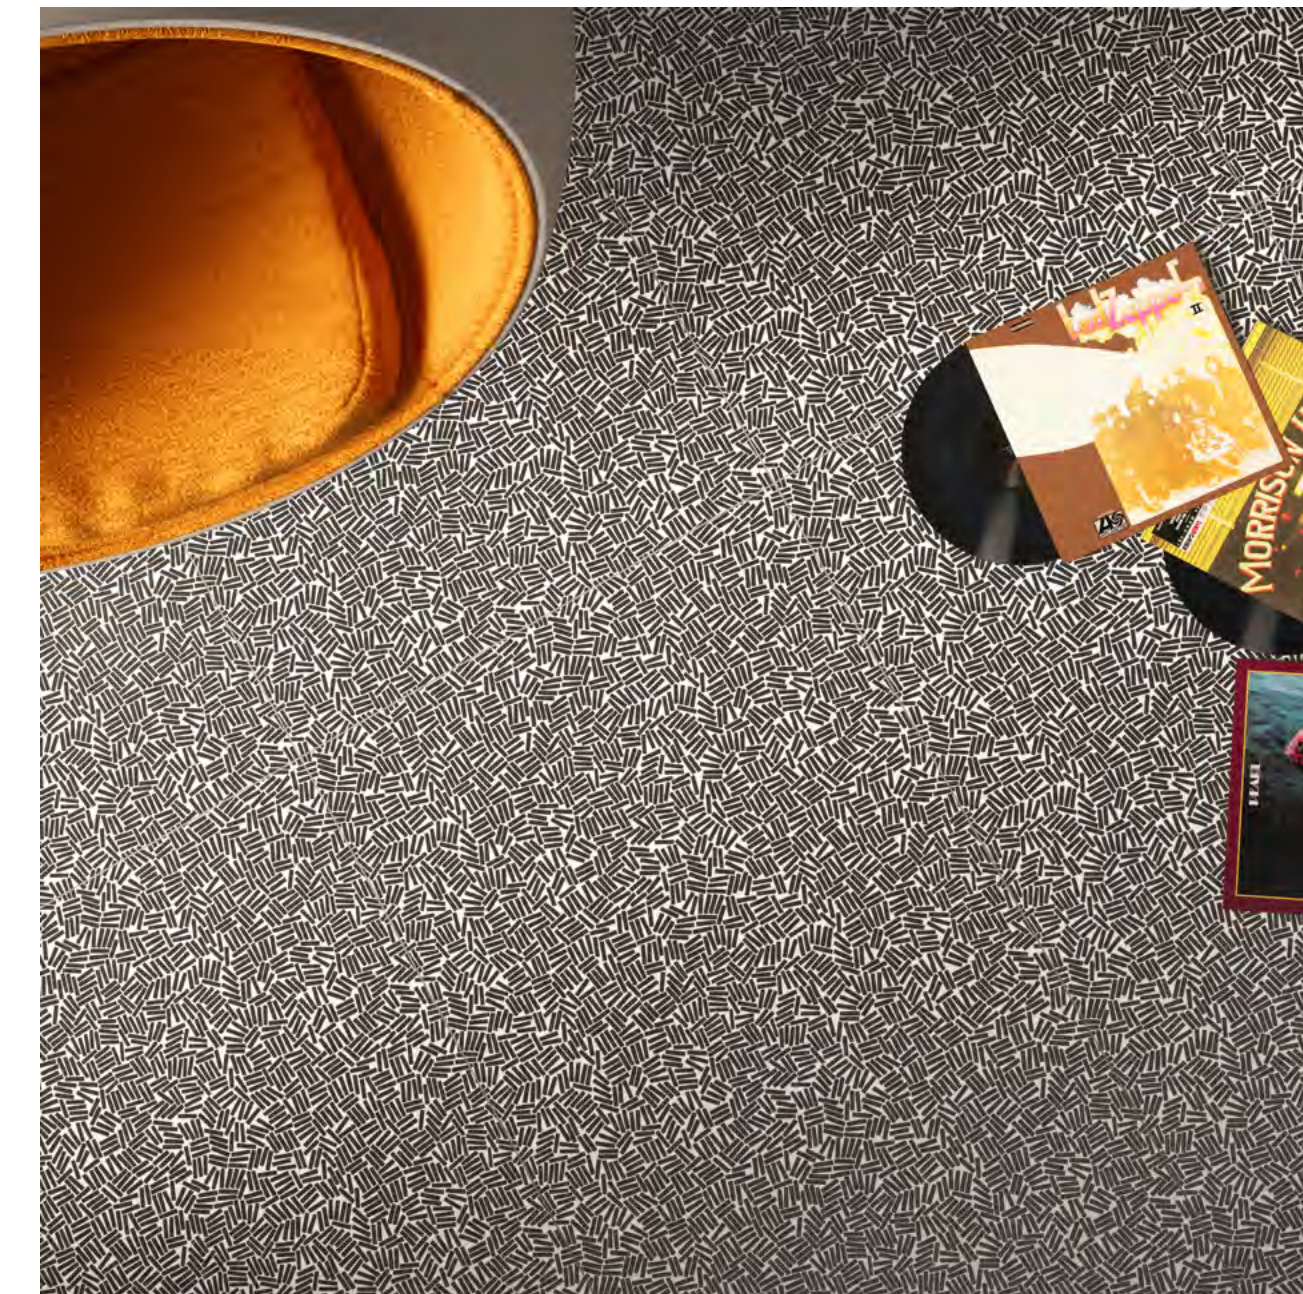

Wall _ White&Black 60x120 | 24"x48" nt rt

WHITE&BLACK

BLACK&WHITE

Floor _ Black&White 60x120 | 24"x48" nt rt

Wall _ Mix White 60x120 | 24"x48" nt rt

MIX WHITE